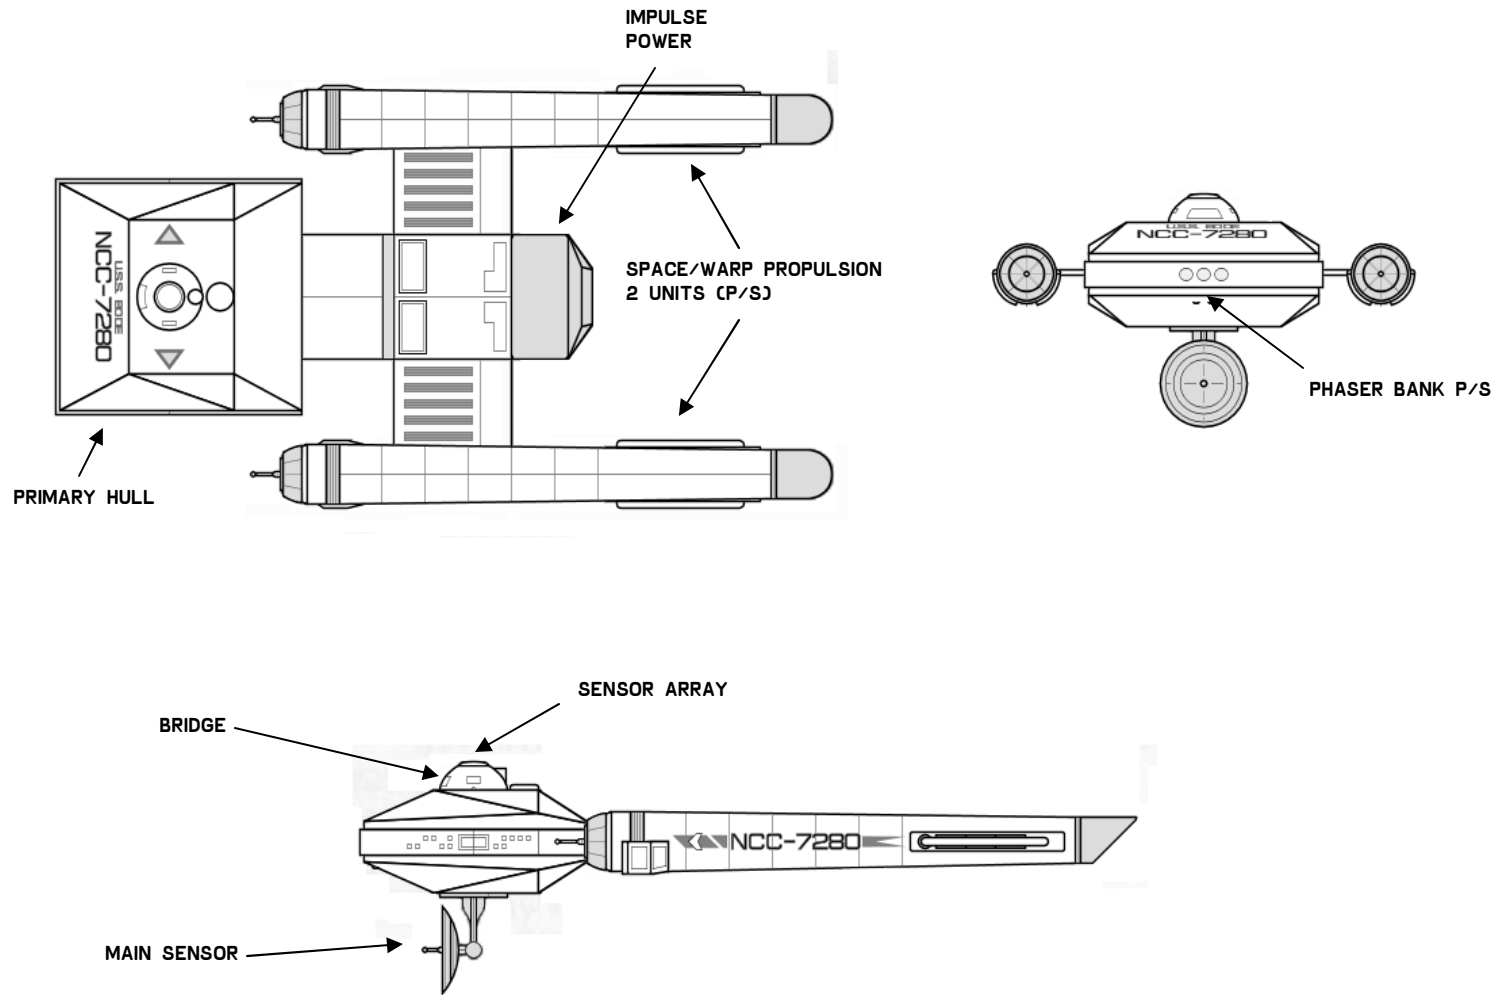

SEE BOOKLET OF GENERAL PLANS FOR DETAILS