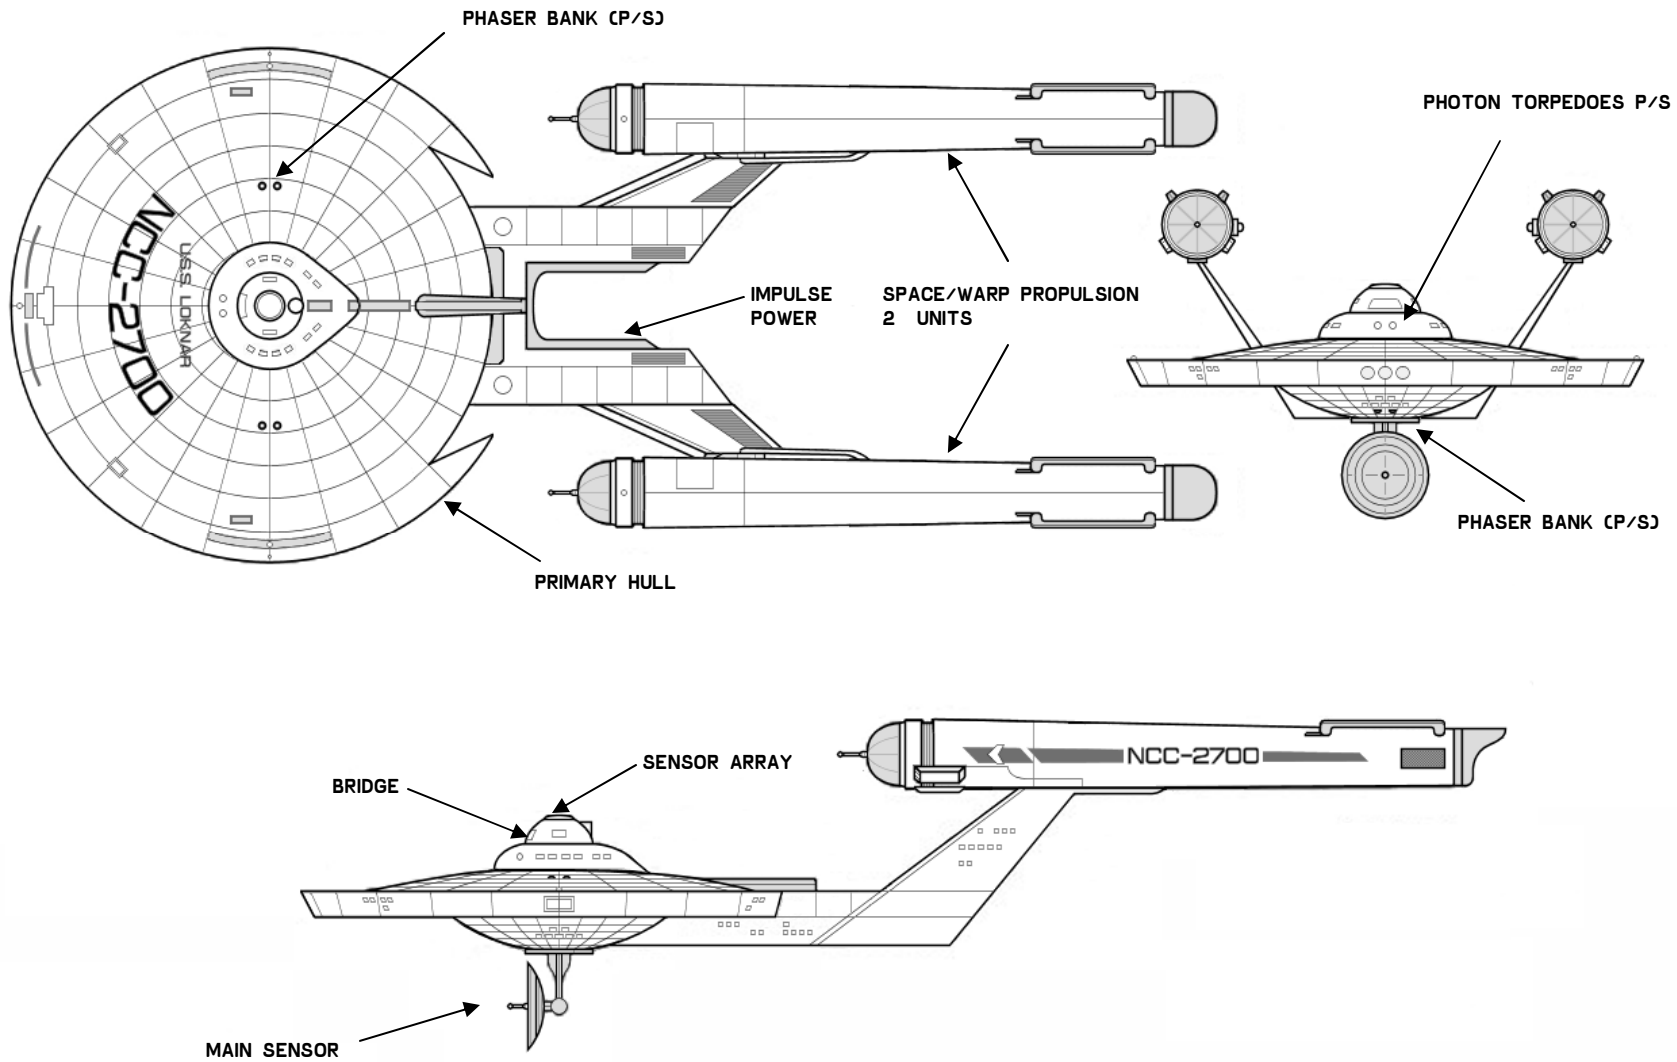

STARFLEET TECHNICAL ORDER

AUTHENTICATED STARDATE 7411.27

RS: 480375-1
TO VO:15

SEE BOOKLET OF GENERAL PLANS FOR DETAILS