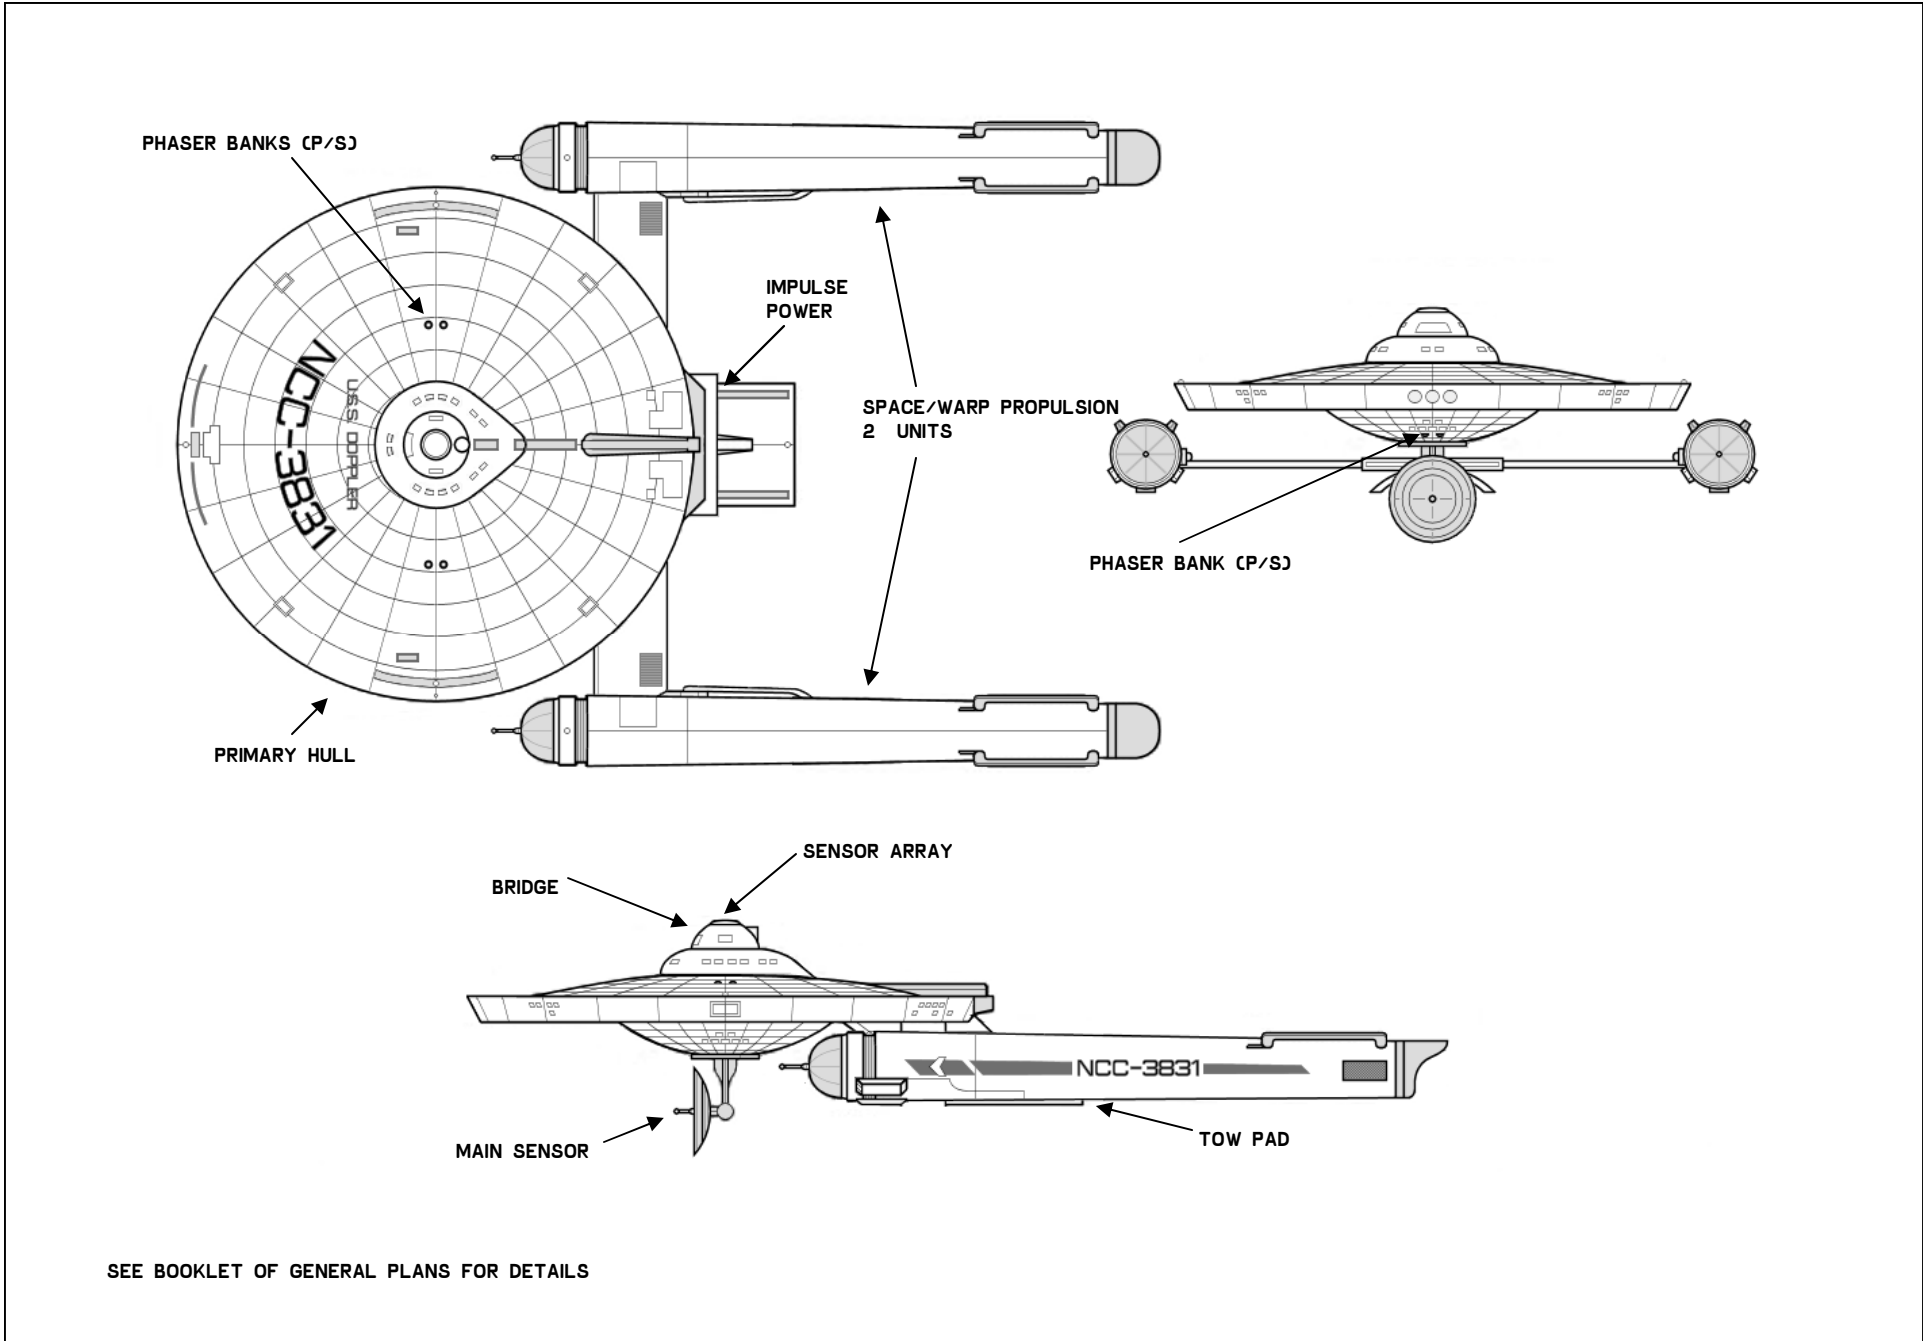

PHASER BANKS (P/S)

IMPULSE
POWER

SPACE/WARP PROPULSION
2 UNITS

PHASER BANK (P/S)

PRIMARY HULL

BRIDGE

SENSOR ARRAY

MAIN SENSOR

TOW PAD

NCC-3831

SEE BOOKLET OF GENERAL PLANS FOR DETAILS