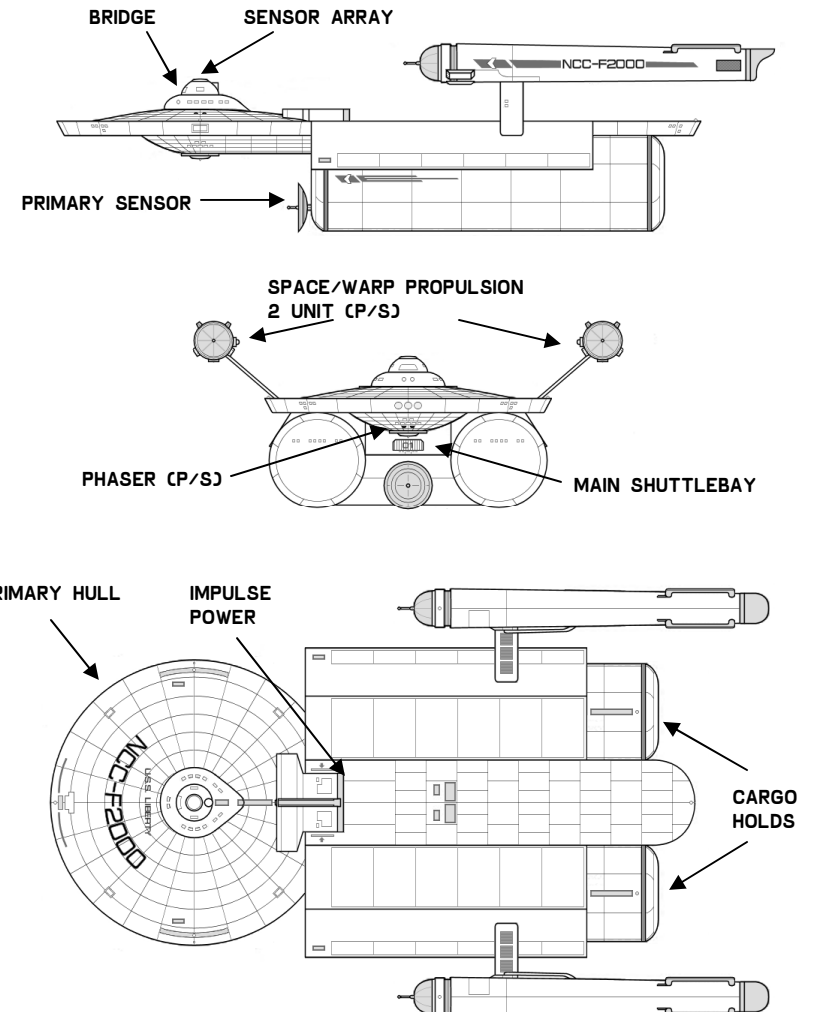

FEDERATION HEAVY FREIGHTER

LIBERTY CLASS STARSHIPS

PARTICULARS:

DEADWEIGHT TONNAGE	95,585T
STD. RANGE	9 YEARS AT L.Y.V.
MAX. SAFE CRUISING SPEED	W/F 6
EMERGENCY SPEED	W/F 8
MAIN PHASERS	1 BANKS / 2 EACH
PHOTON TORPEDOES	NONE
LENGTH (OVERALL)	240M
BREADTH (OVERALL)	160M
HEIGHT (OVERALL)	50M
PRIMARY HULL DIAMETER	127M
PROPULSION UNIT LENGTH (OVERALL)	154M
PROPULSION UNIT DIAMETER (OVERALL)	17M

STANDARD SHIP'S COMPLEMENT:

OFFICERS (COMMAND)	20
CREW (ENSIGN GRADE)	70

SEE BOOKLET OF GENERAL PLANS FOR DETAILS