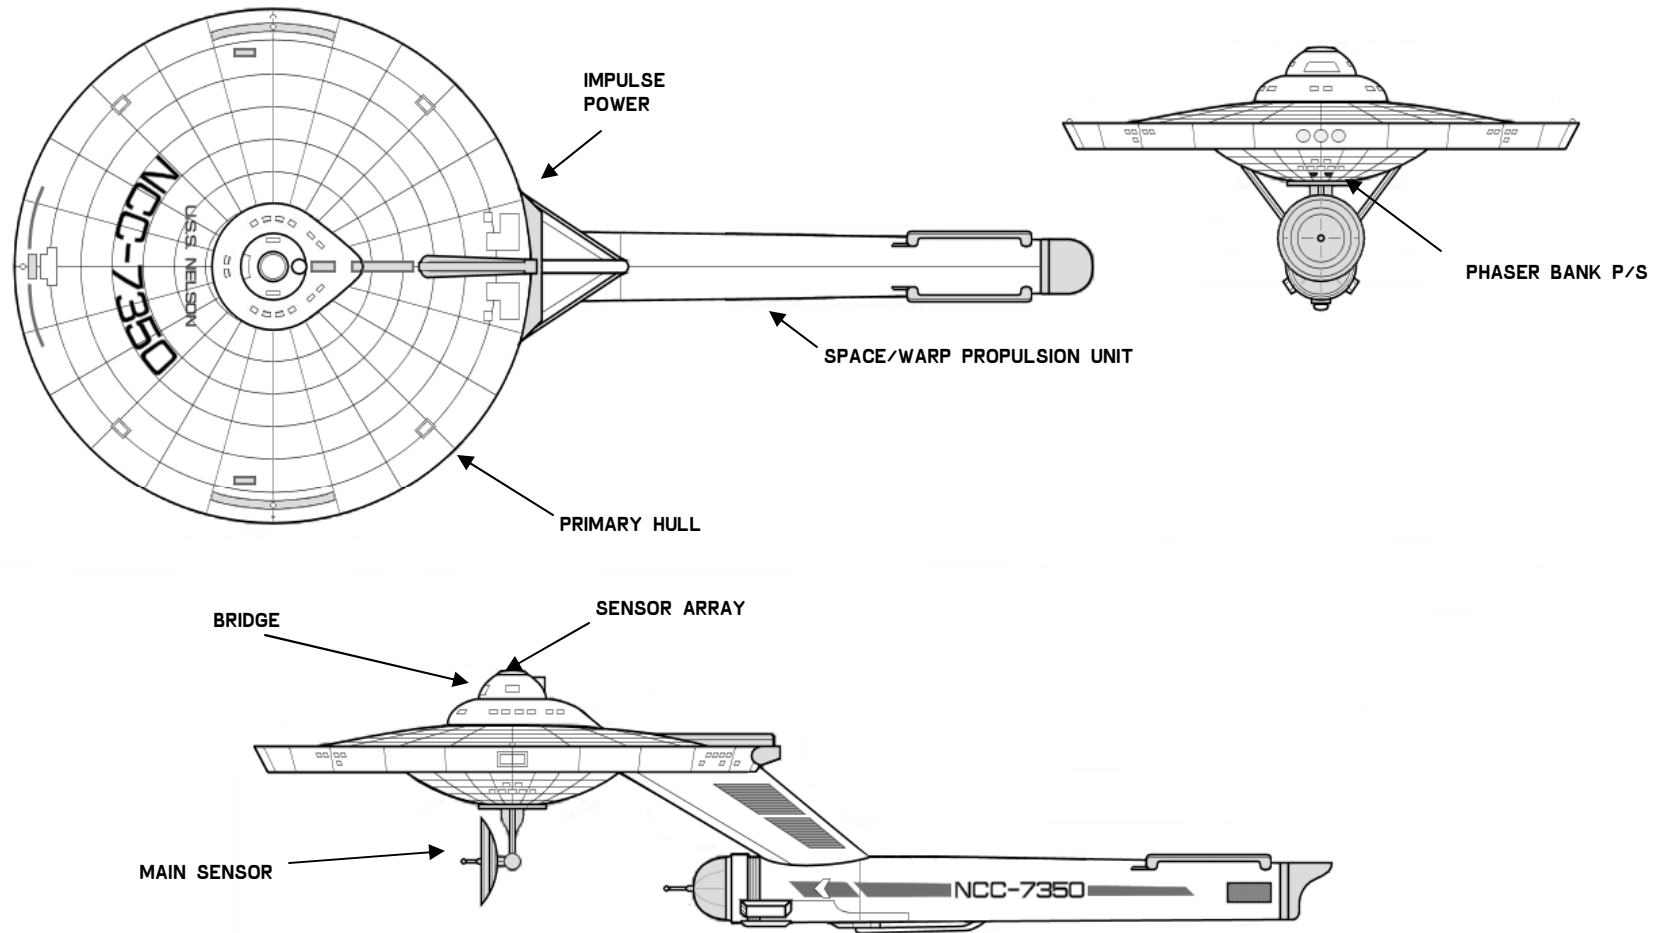

*CLASS SHIP

STARFLEET TECHNICAL ORDER

AUTHENTICATED STARDATE 7411.27

RS: 480375-1
TO VOI:23

SEE BOOKLET OF GENERAL PLANS FOR DETAILS

FEDERATION HEAVY FREIGHTER

LIBERTY CLASS STARSHIPS

PARTICULARS: