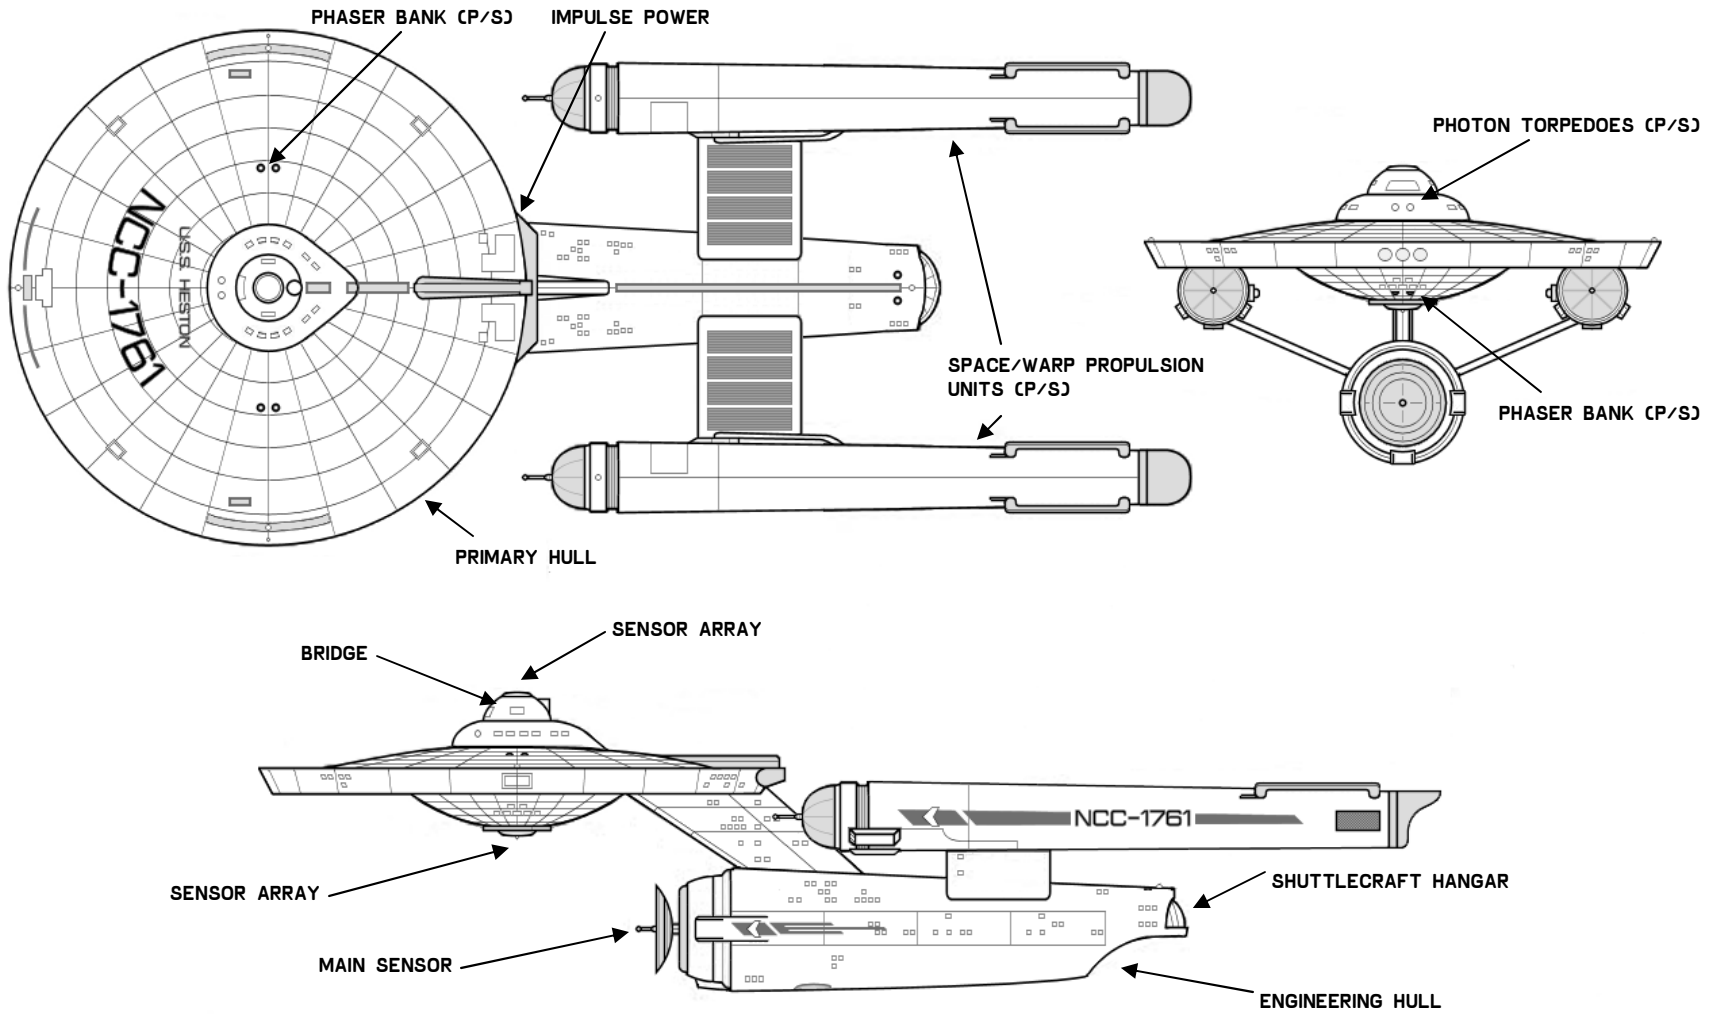

SEE BOOKLET OF GENERAL PLANS FOR DETAILS