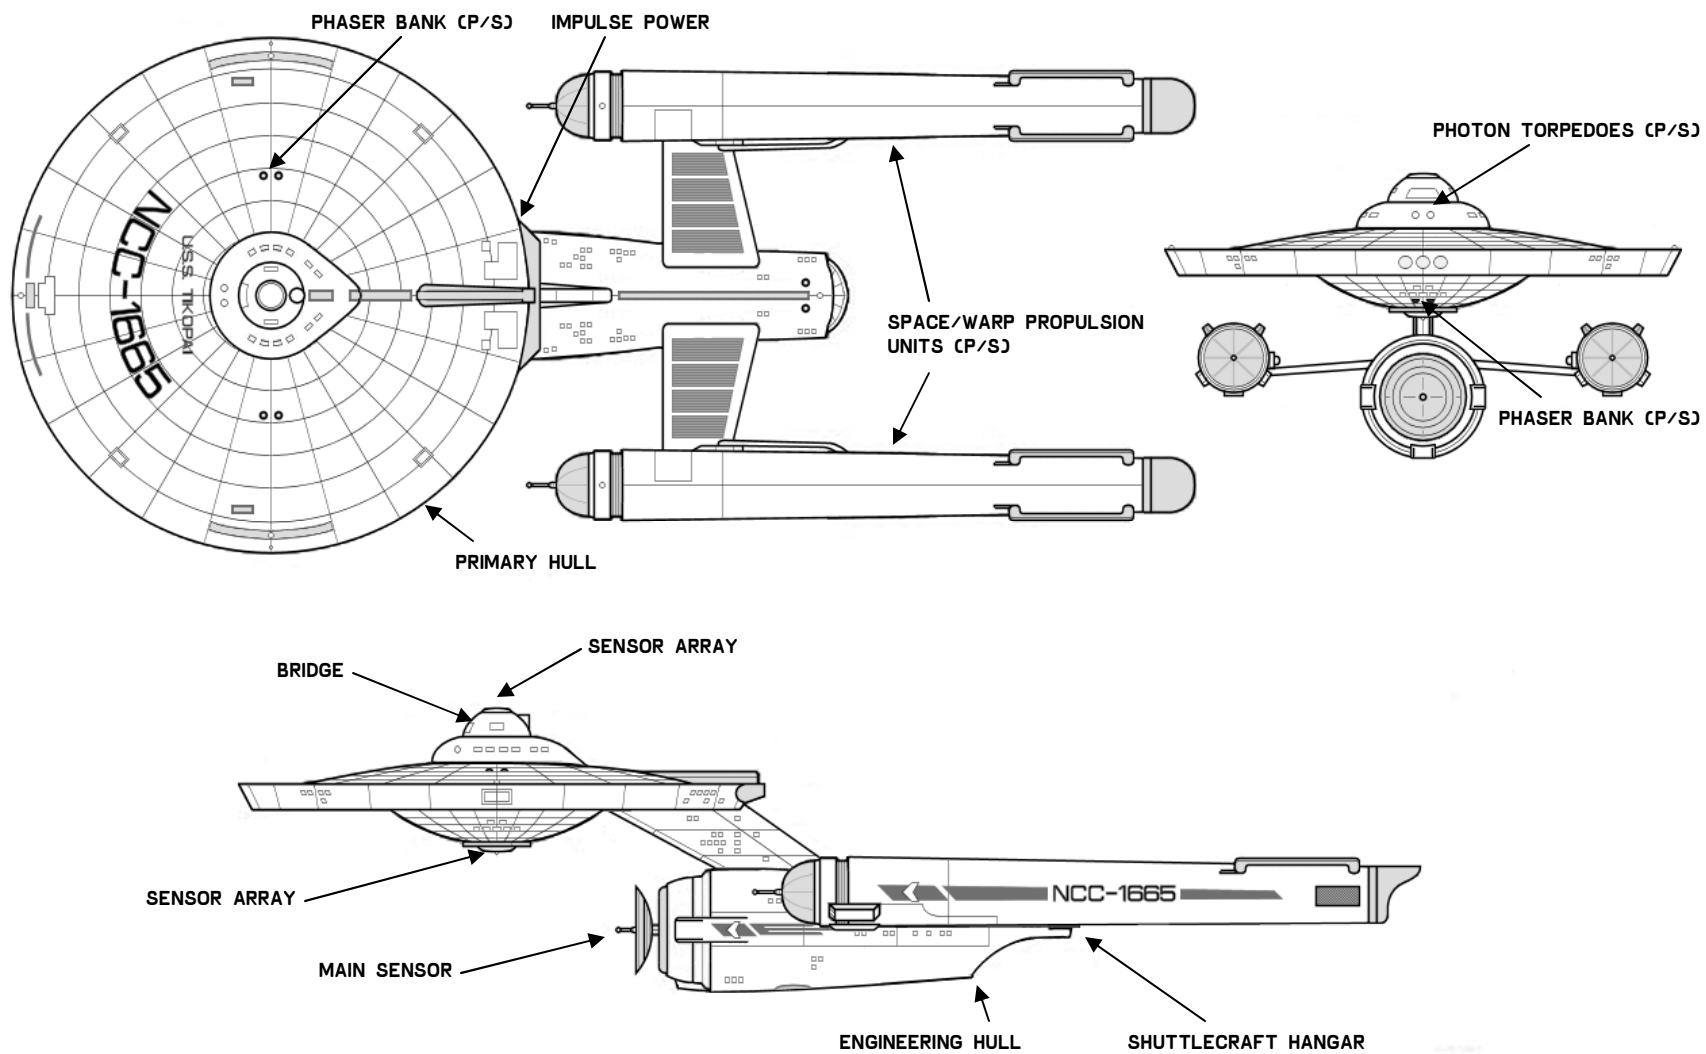

SEE BOOKLET OF GENERAL PLANS FOR DETAILS