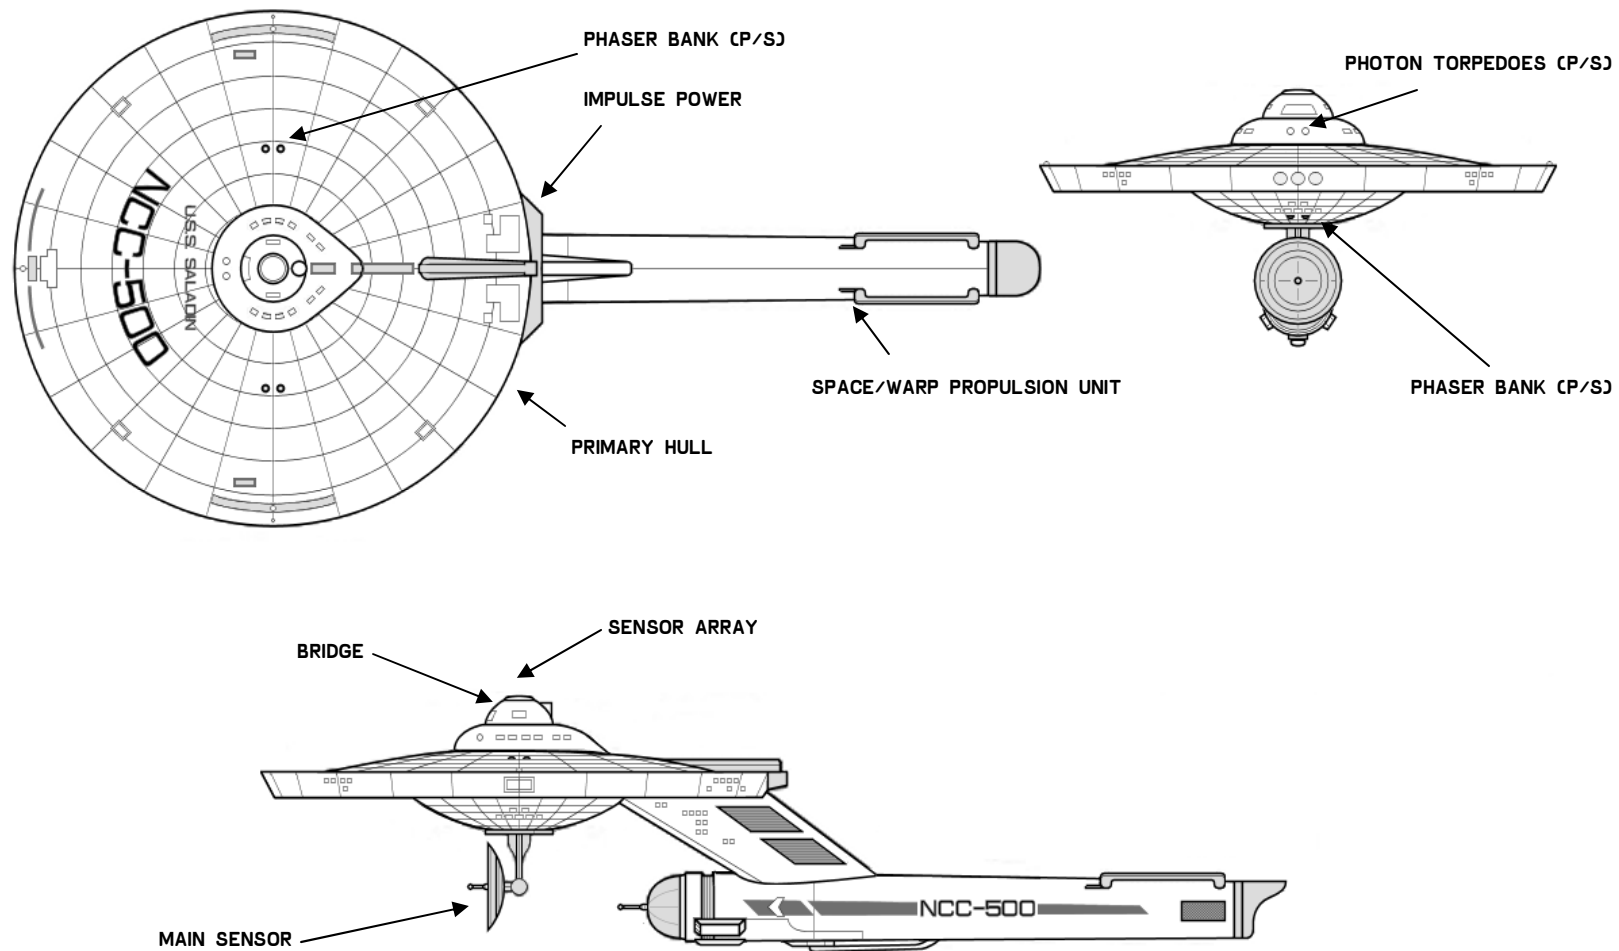

STARFLEET TECHNICAL ORDER

AUTHENTICATED STARDATE 7411.27

RS: 480375-1
TO VOI:7

SEE BOOKLET OF GENERAL PLANS FOR DETAILS