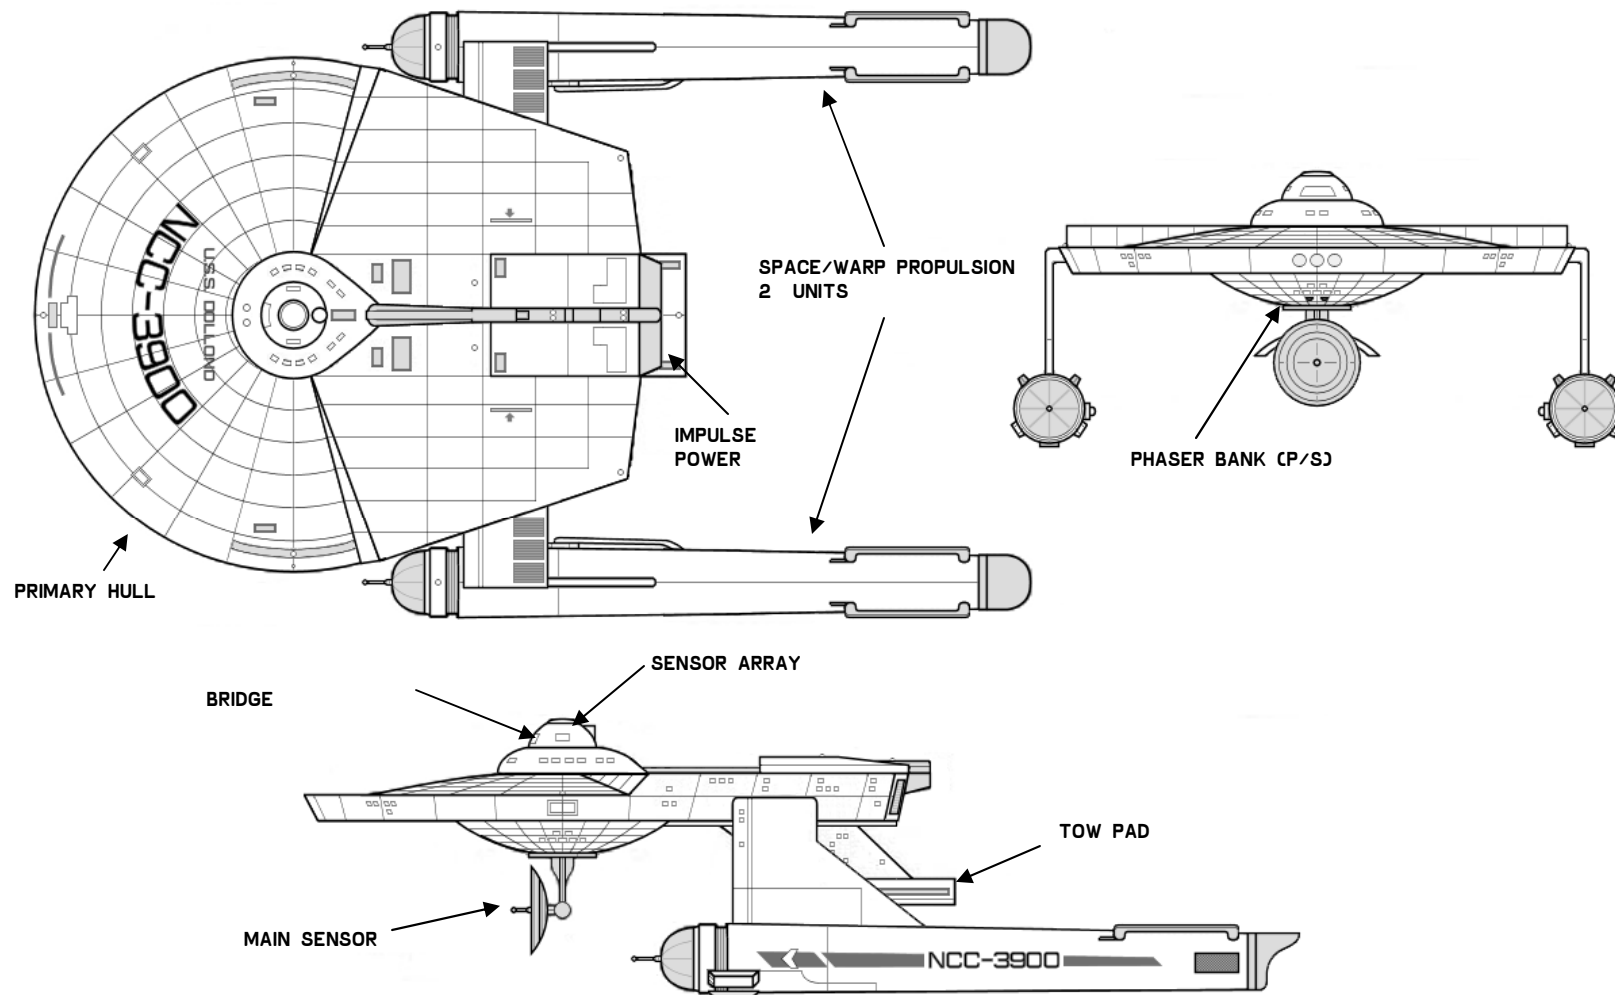

STARFLEET TECHNICAL ORDER

AUTHENTICATED STARDATE 7411.27

RS: 480375-1

TO VO:19

SEE BOOKLET OF GENERAL PLANS FOR DETAILS