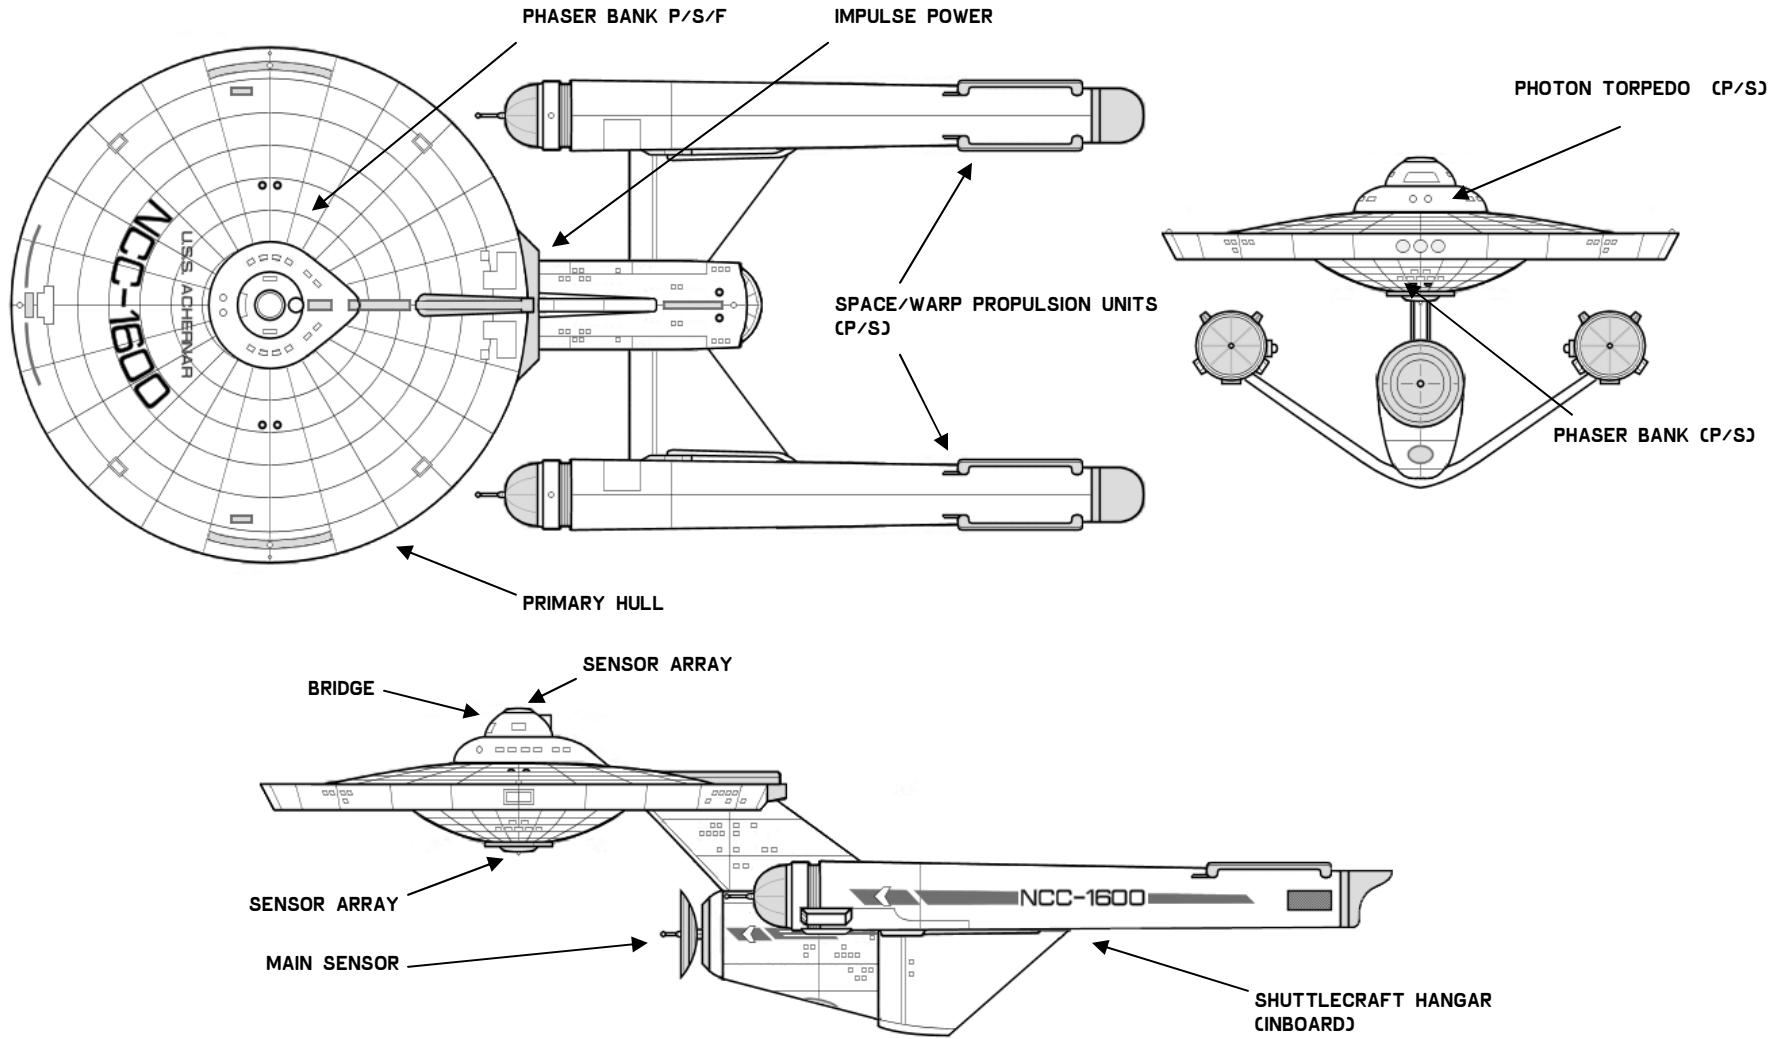

SEE BOOKLET OF GENERAL PLANS FOR DETAILS