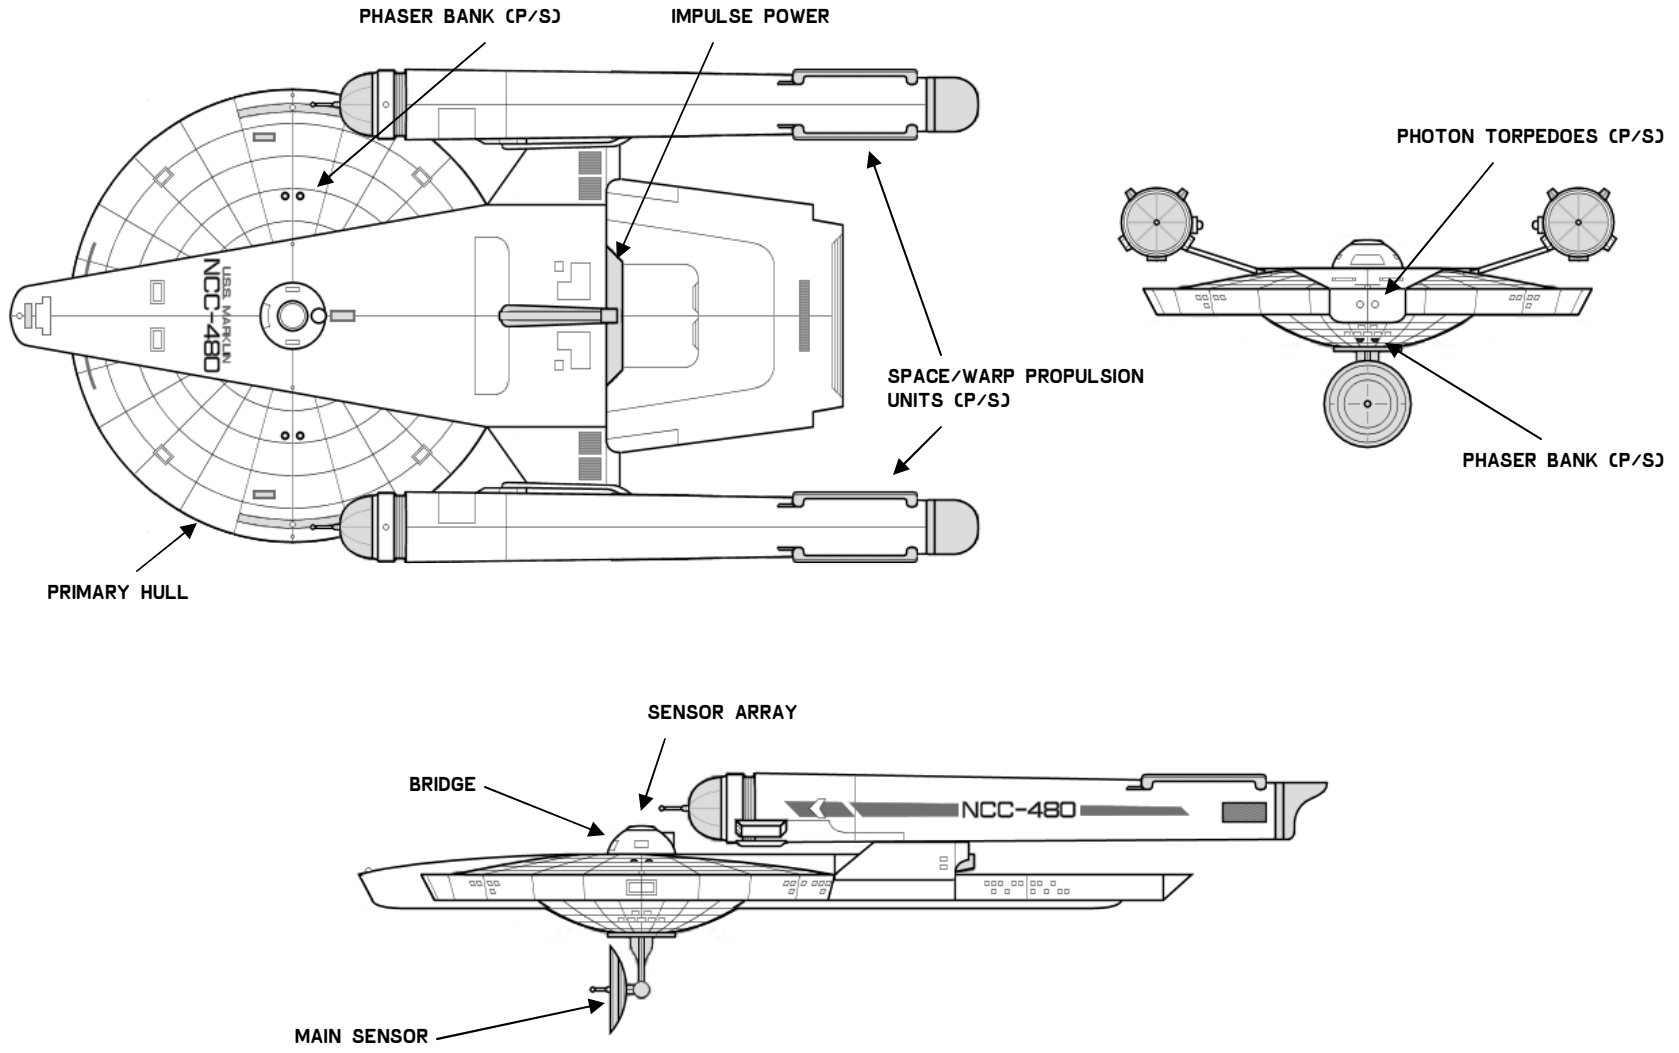

SEE BOOKLET OF GENERAL PLANS FOR DETAILS