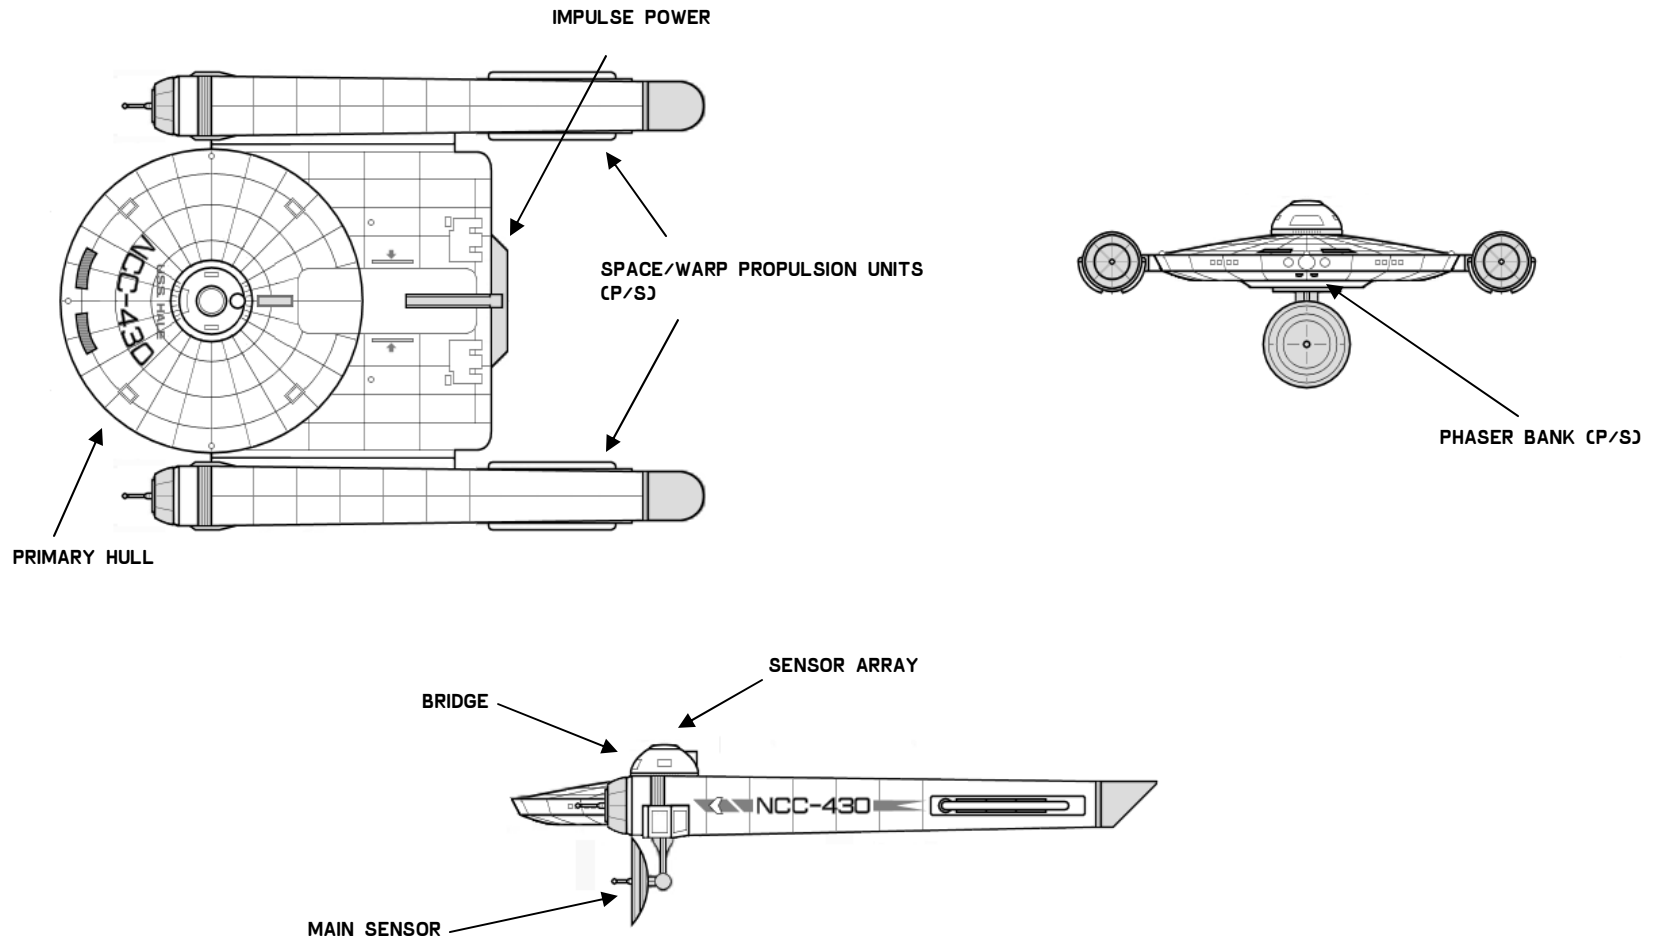

STARFLEET TECHNICAL ORDER

AUTHENTICATED STARDATE 7411.27

RS: 480374-1

TO VOI:9

SEE BOOKLET OF GENERAL PLANS FOR DETAILS