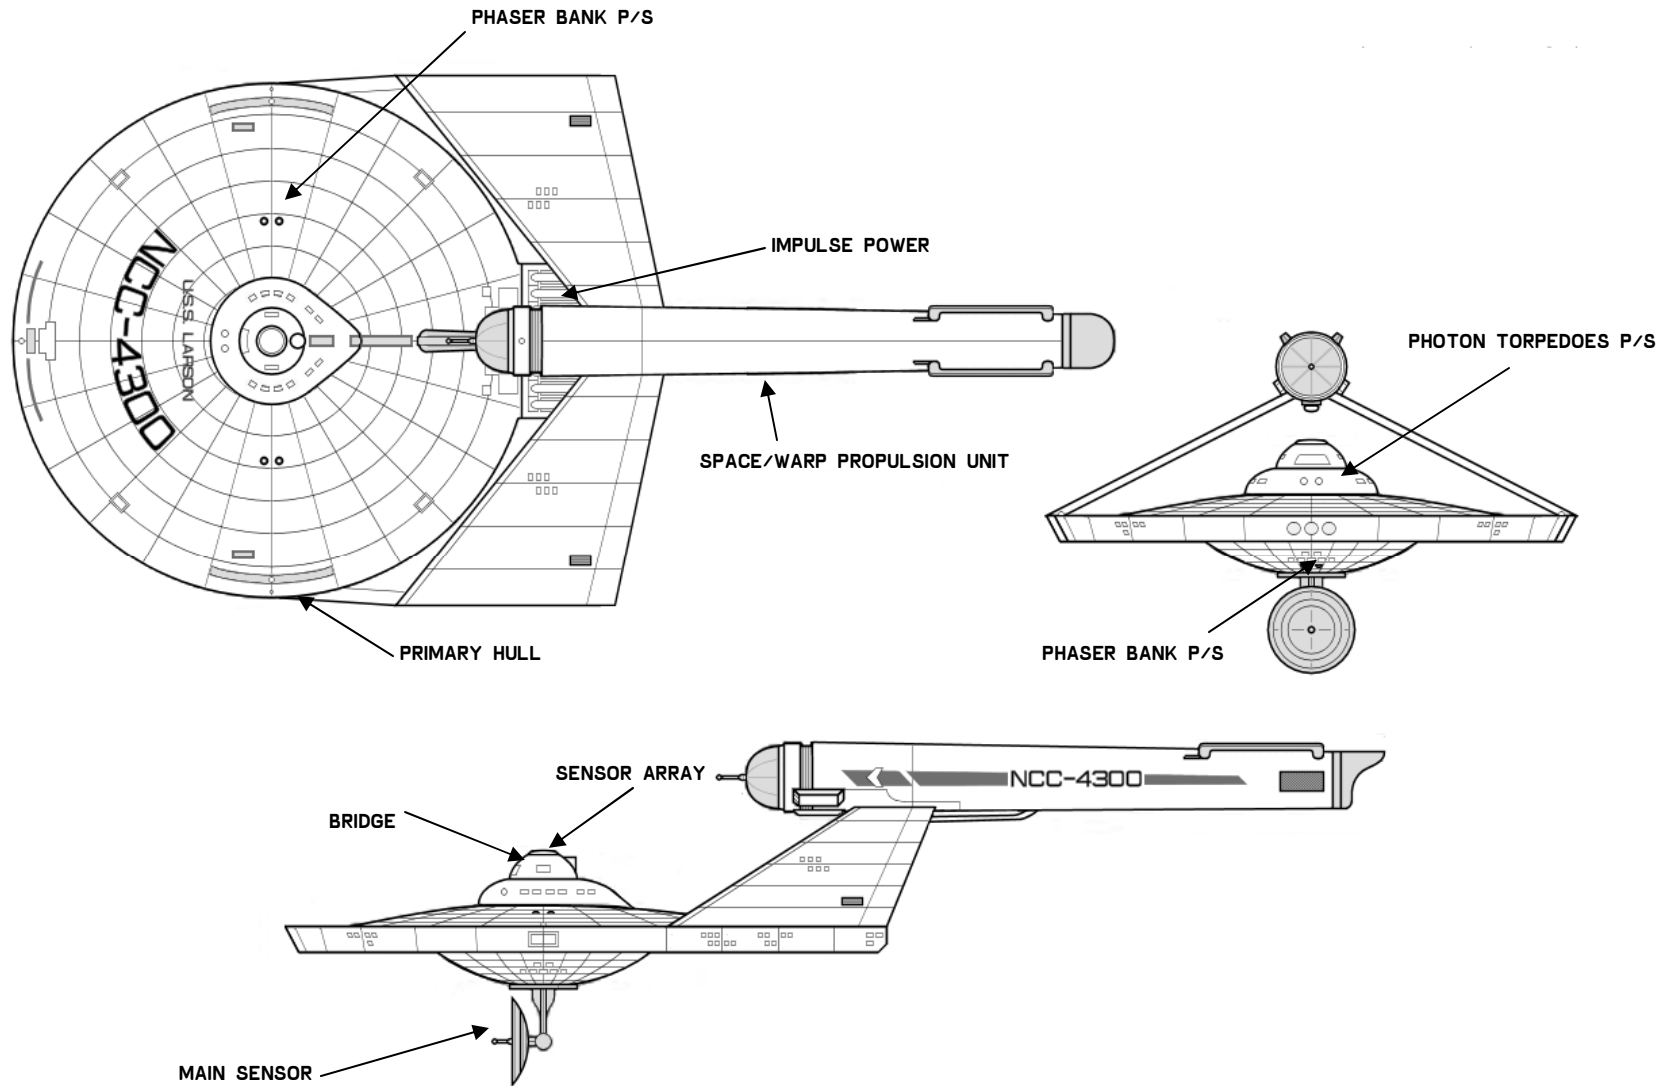

STARFLEET TECHNICAL ORDER

AUTHENTICATED STARDATE 7411.27

RS: 480374-I
TO VOI:3I

SEE BOOKLET OF GENERAL PLANS FOR DETAILS