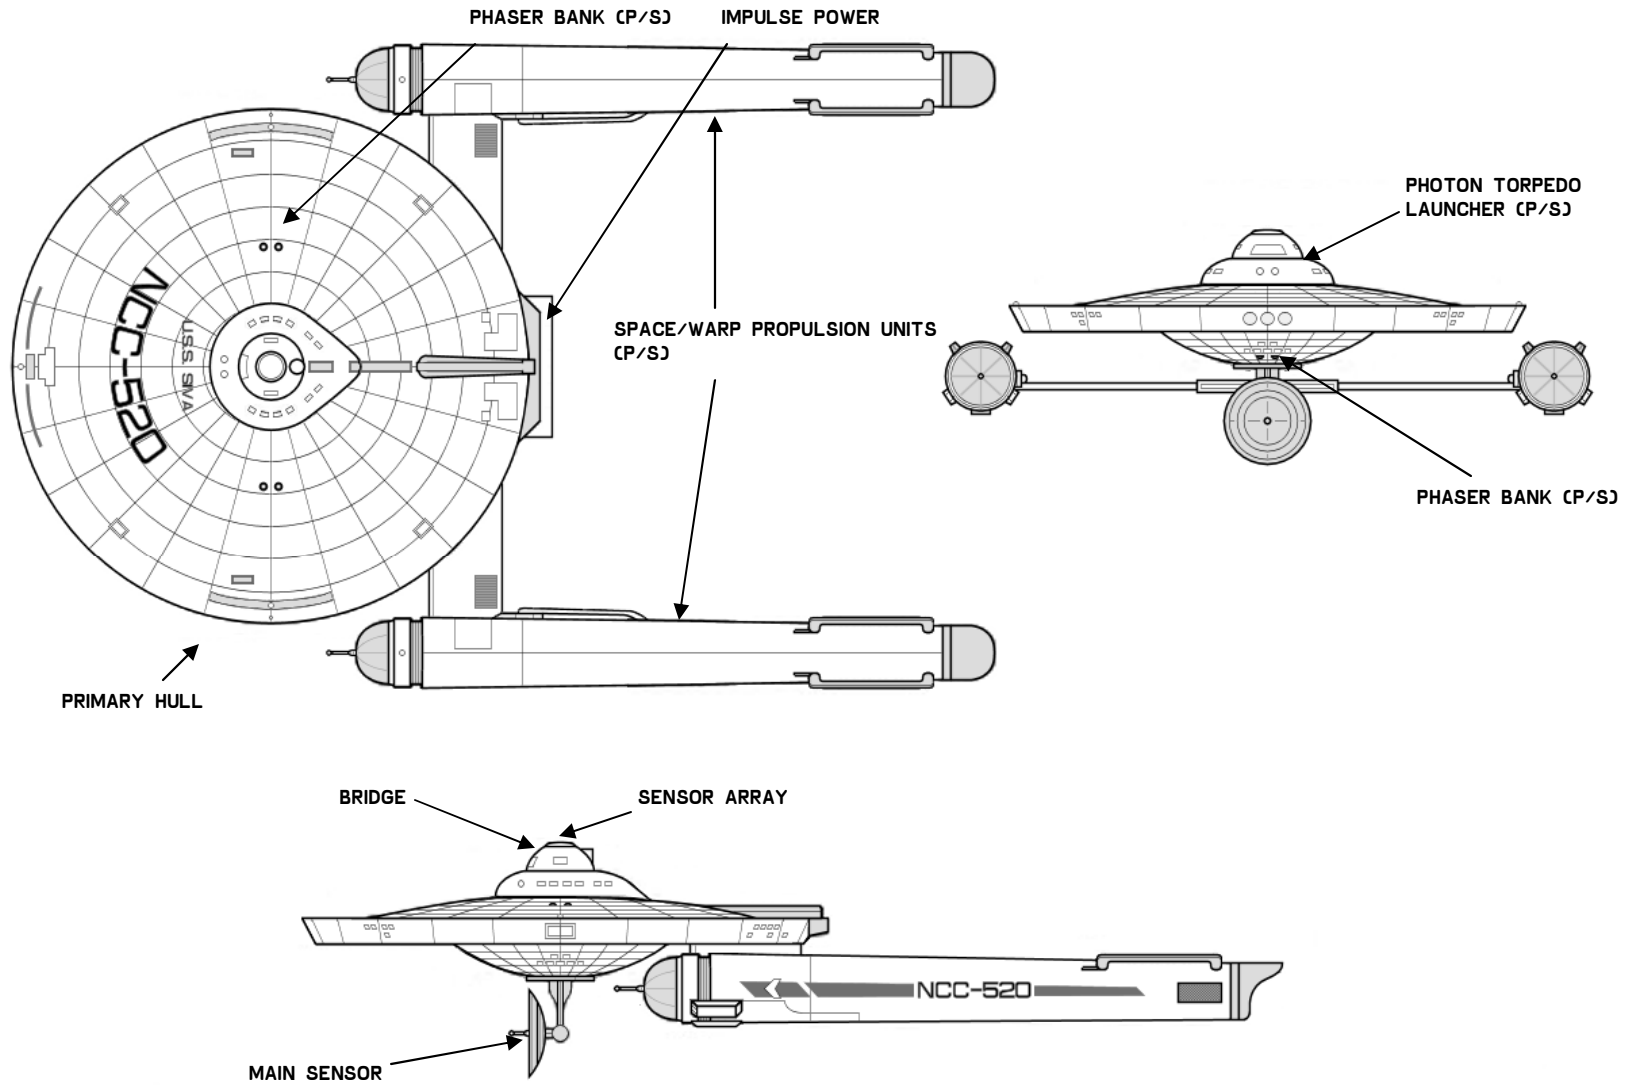

SEE BOOKLET OF GENERAL PLANS FOR DETAILS