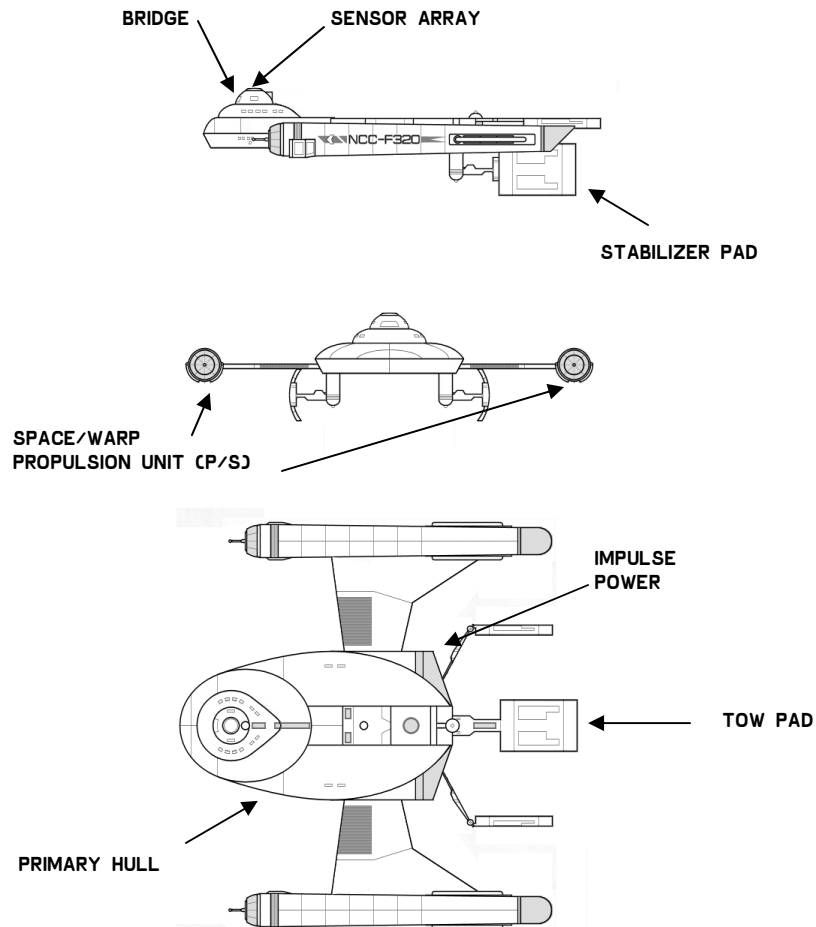

FEDERATION FREIGHTER

CHARIOT CLASS STARSHIPS

PARTICULARS:

DEADWEIGHT TONNAGE	45.500MT
STD. RANGE	5 YEARS AT L.Y.V.
MAX. SAFE CRUISING SPEED	W/F 5
EMERGENCY SPEED	W/F 7
MAIN PHASERS	NONE
PHOTON TORPEDOES	NONE
LENGTH (OVERALL)	176M
BREADTH (OVERALL)	180M
HEIGHT (OVERALL)	48M
PROPULSION UNIT LENGTH (OVERALL)	143M
PROPULSION UNIT DIAMETER (OVERALL)	15M

STANDARD SHIP'S COMPLEMENT:

OFFICERS (COMMAND)	4
CREW (ENSIGN GRADE)	20

SEE BOOKLET OF GENERAL PLANS FOR DETAILS