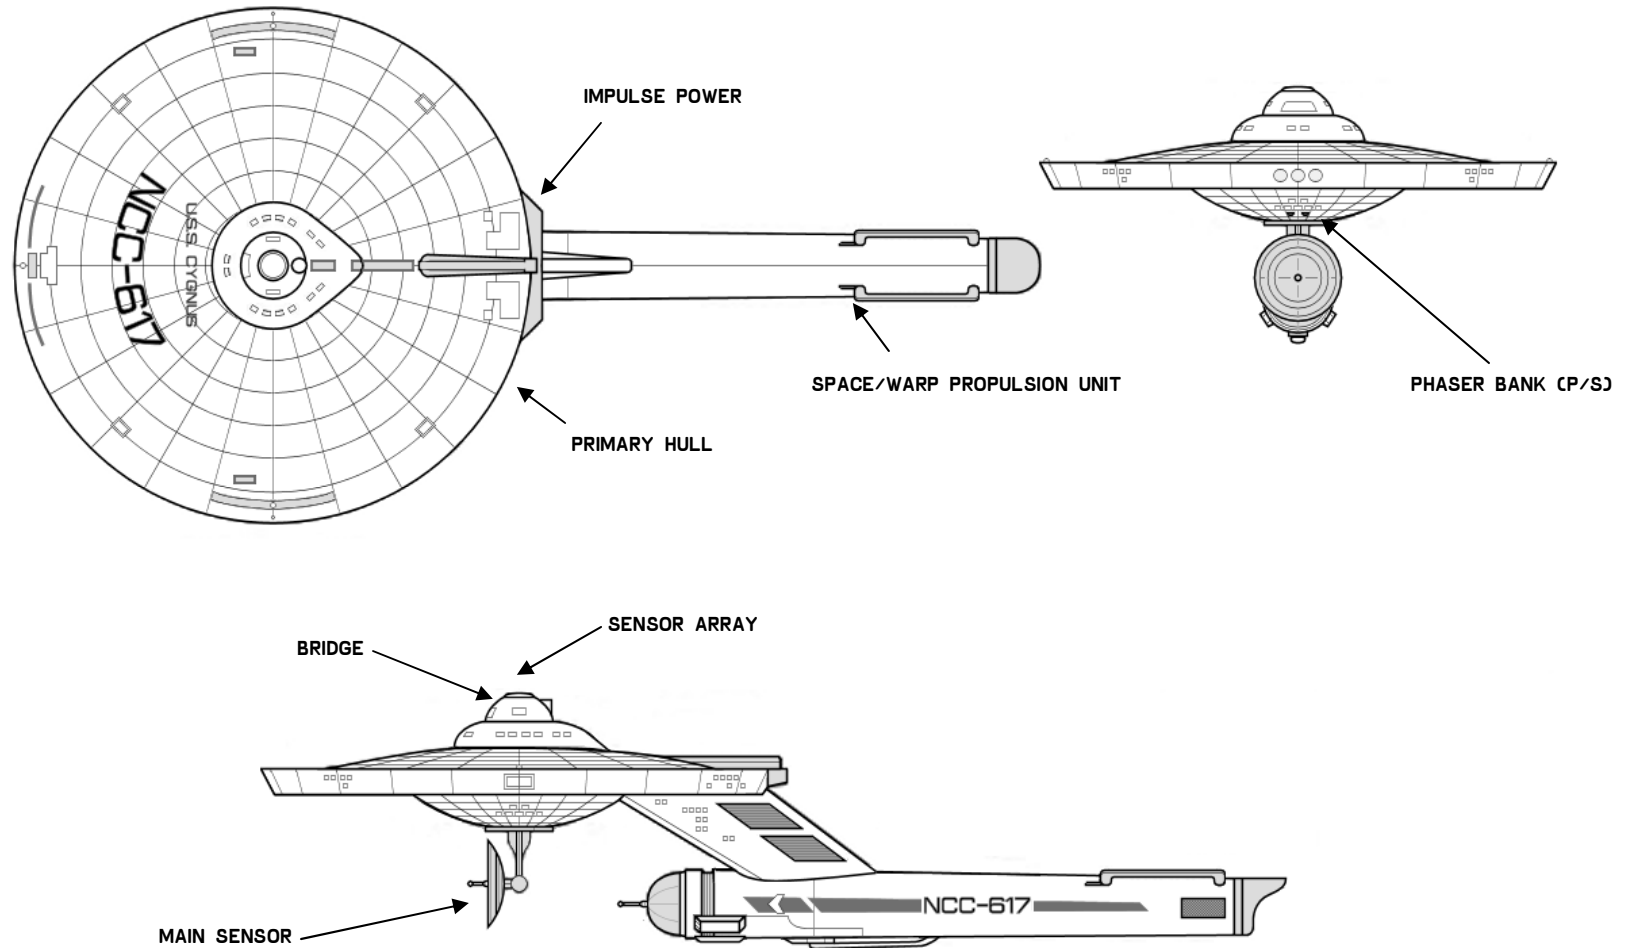

STARFLEET TECHNICAL ORDER

AUTHENTICATED STARDATE 7411.27

RS: 480374-1
TO VOI:21

SEE BOOKLET OF GENERAL PLANS FOR DETAILS