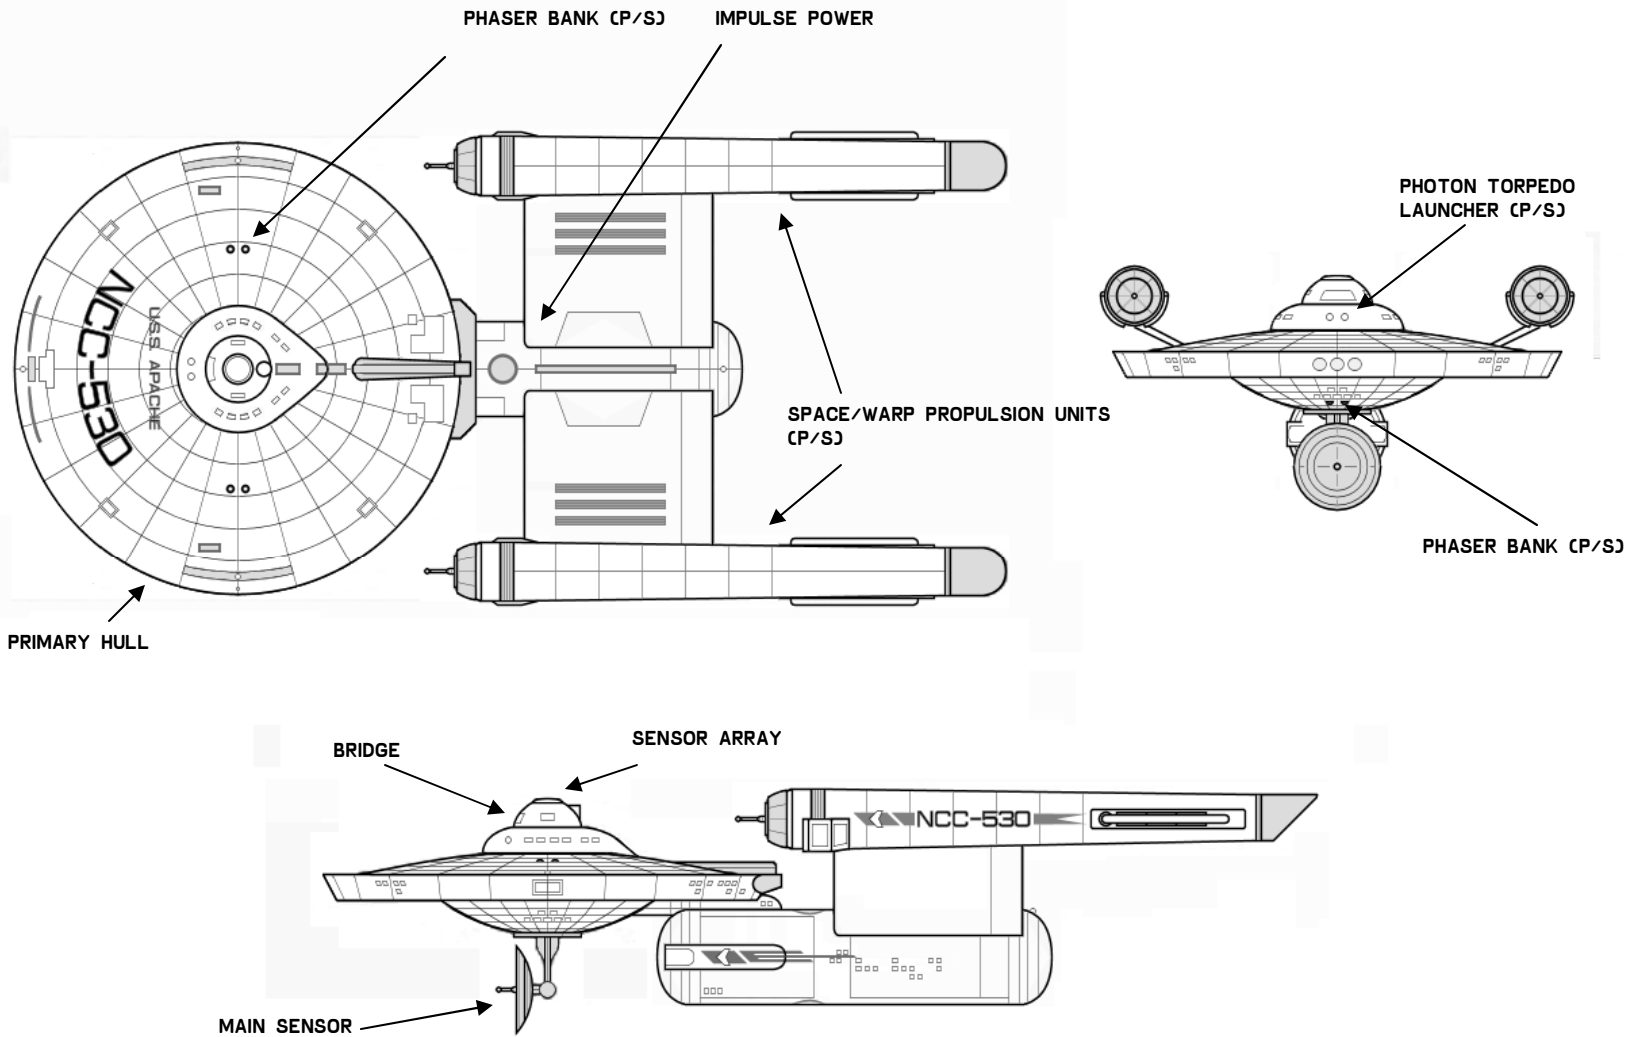

SEE BOOKLET OF GENERAL PLANS FOR DETAILS