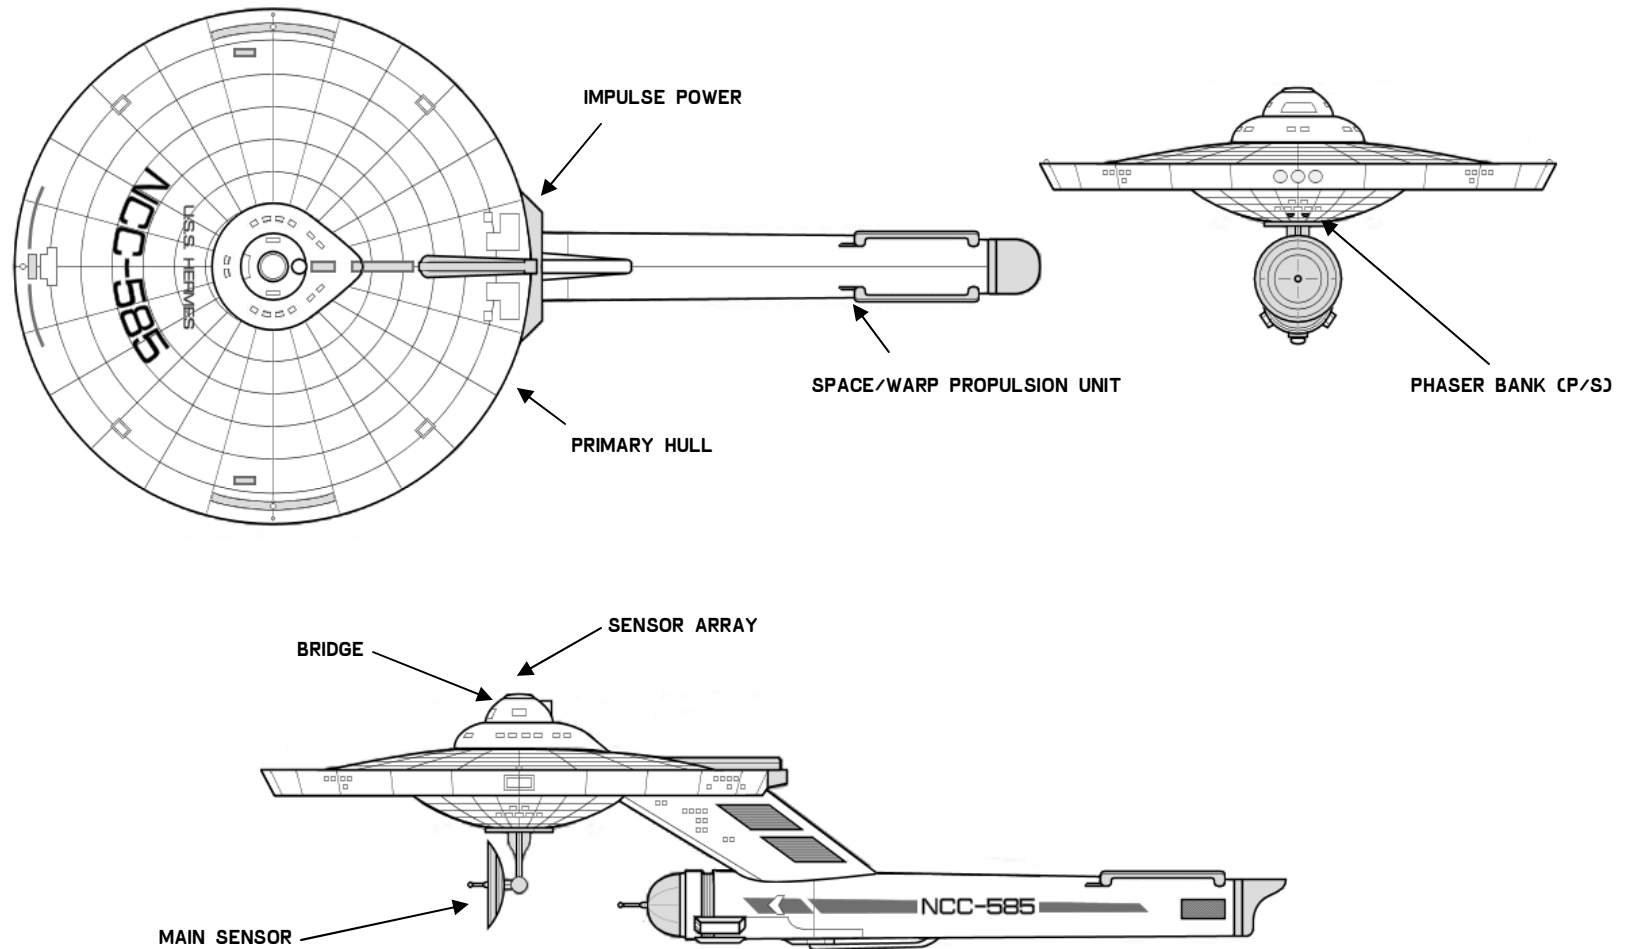

*CLASS SHIP / ** LOST IN THE LINE OF DUTY

STARFLEET TECHNICAL ORDER

AUTHENTICATED STARDATE 7411.27

RS: 480374-1
TO VO:17

SEE BOOKLET OF GENERAL PLANS FOR DETAILS

FEDERATION SCOUT

MONOCEROS CLASS STARSHIPS

PARTICULARS: