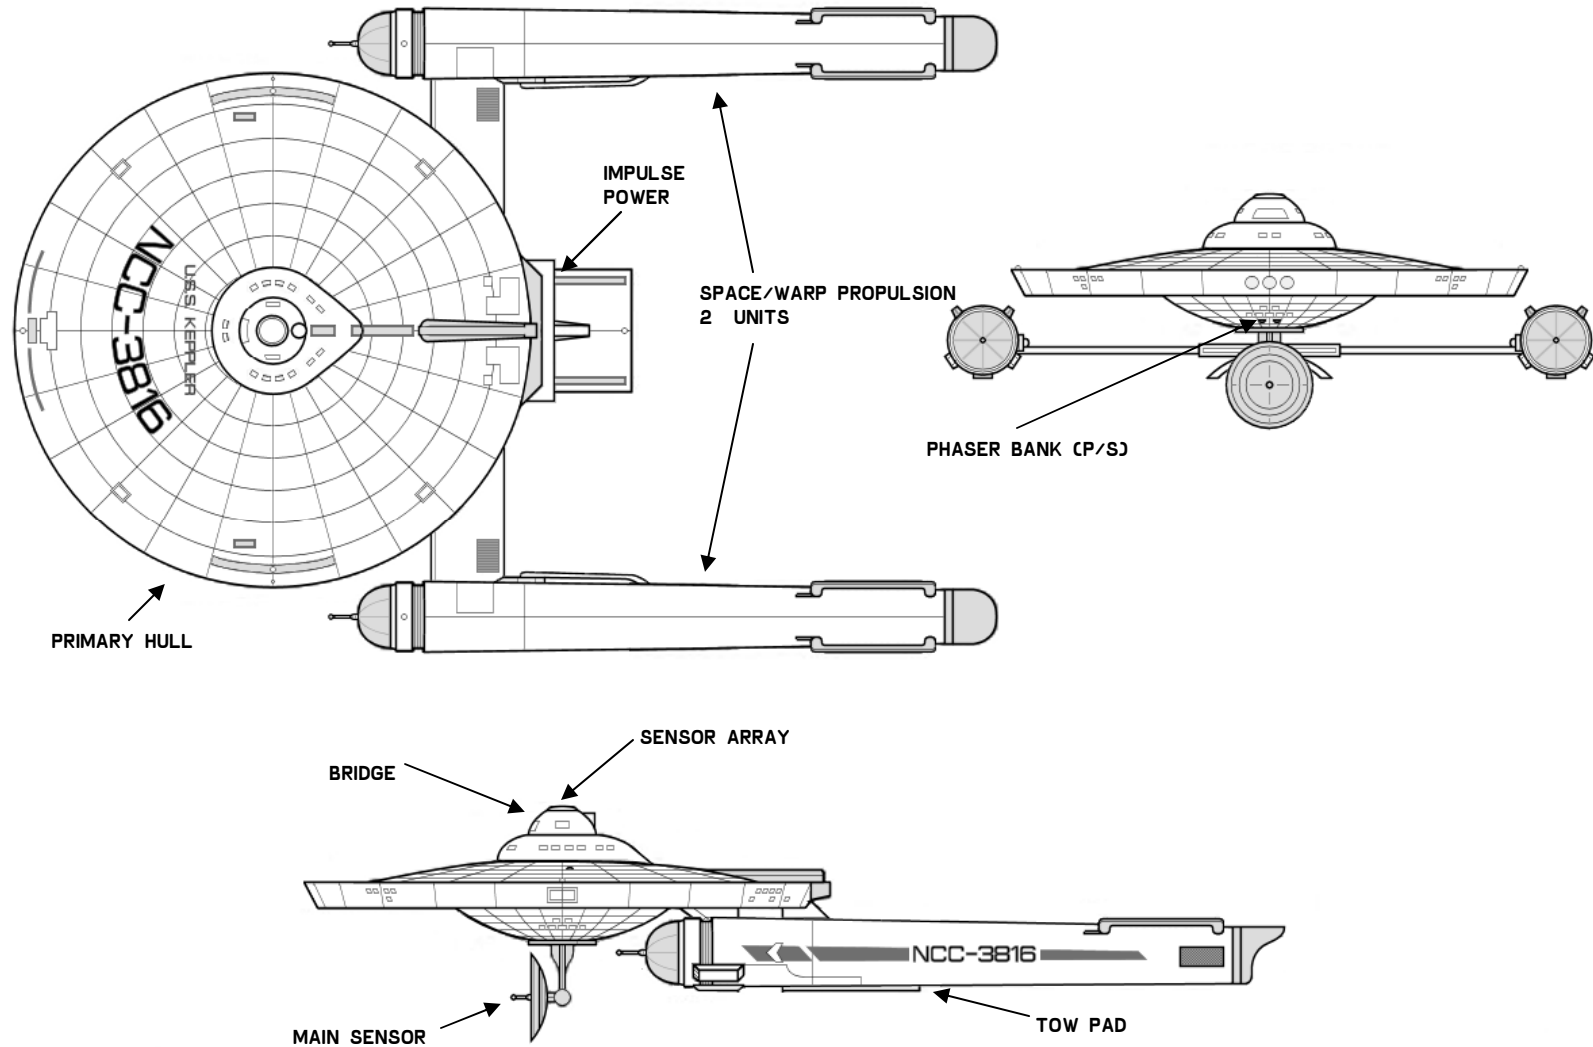

STARFLEET TECHNICAL ORDER

AUTHENTICATED STARDATE 7411.27

RS: 480374-I
TO VOI:29

SEE BOOKLET OF GENERAL PLANS FOR DETAILS