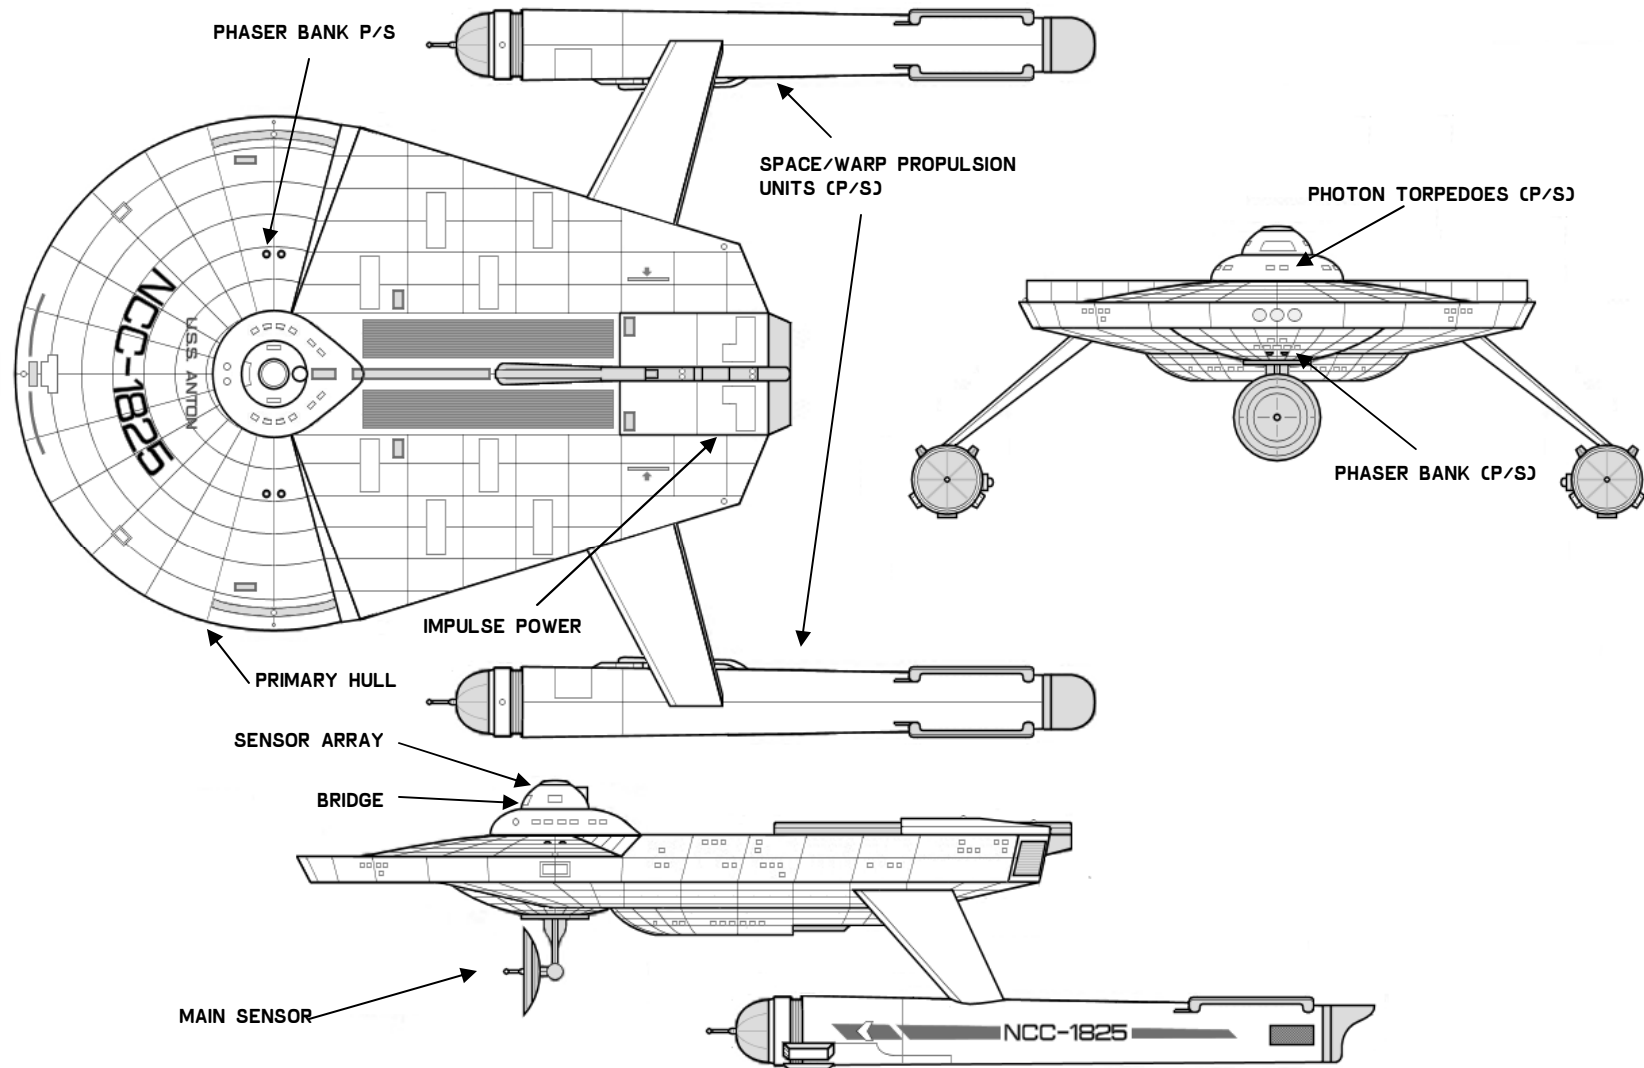

STARFLEET TECHNICAL ORDER

AUTHENTICATED STARDATE 7411.27

RS: 480374-1
TO VOI:25

SEE BOOKLET OF GENERAL PLANS FOR DETAILS