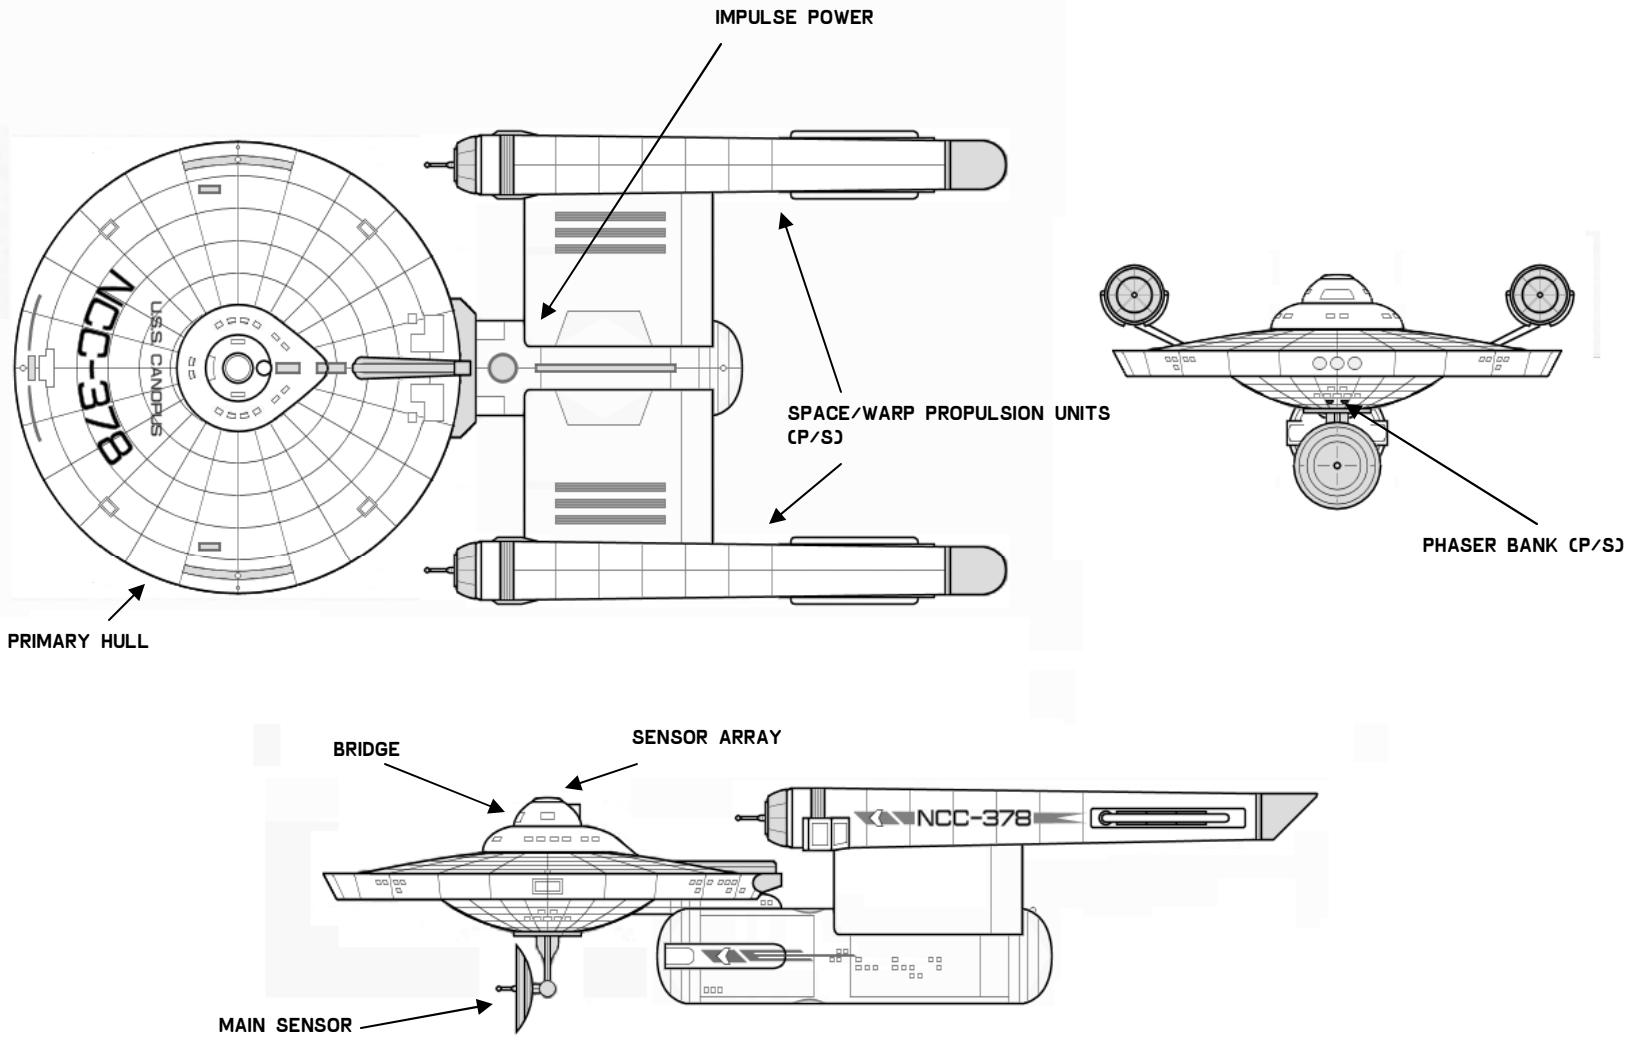

SEE BOOKLET OF GENERAL PLANS FOR DETAILS