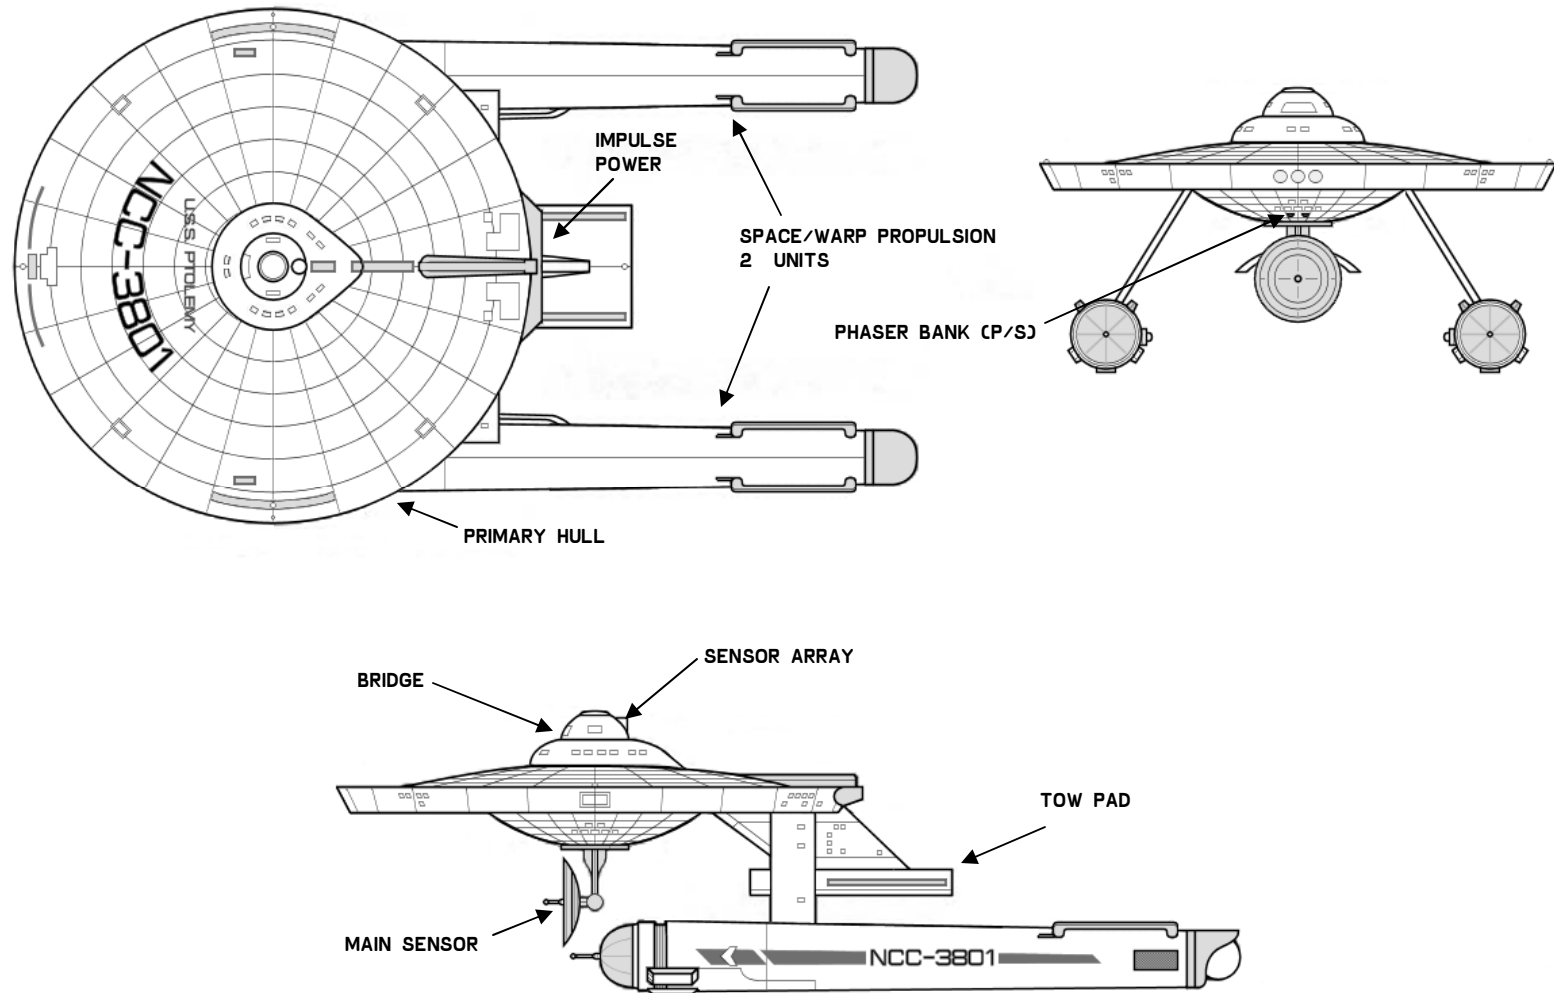

SEE BOOKLET OF GENERAL PLANS FOR DETAILS