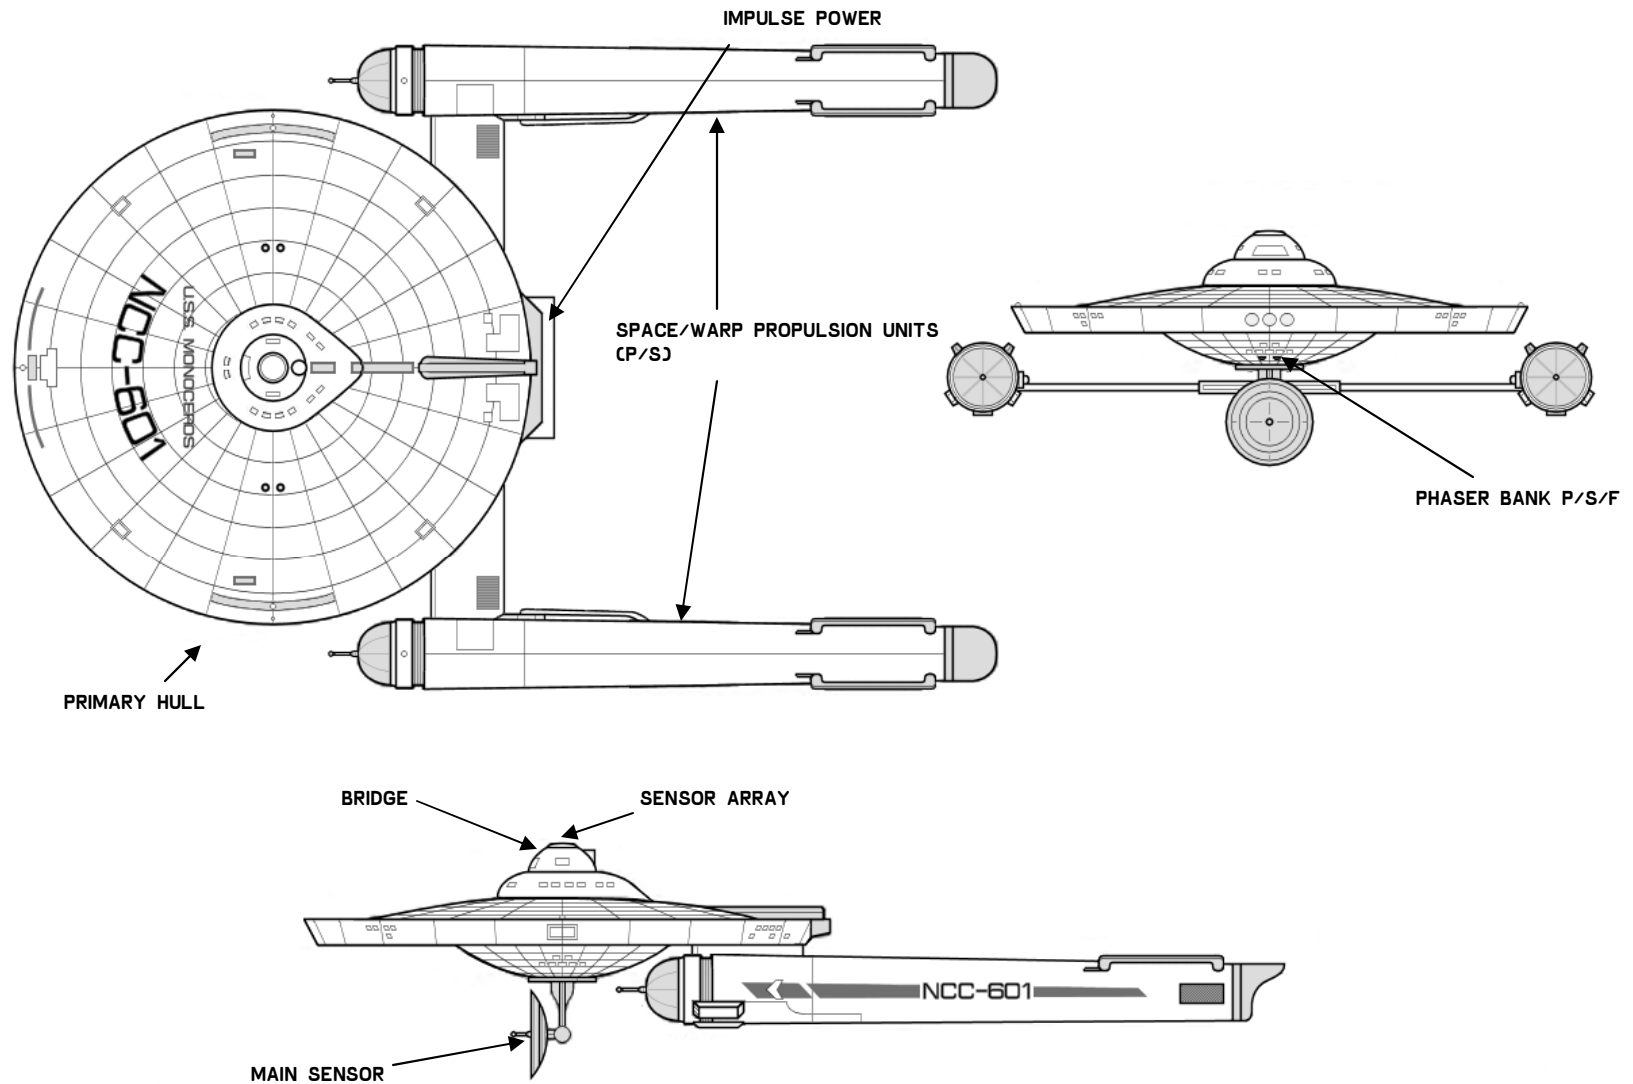

*CLASS SHIP

STARFLEET TECHNICAL ORDER

AUTHENTICATED STARDATE 7411.27

RS: 480374-1
TO VO:19

SEE BOOKLET OF GENERAL PLANS FOR DETAILS

FEDERATION ADVANCED COURIER

CYGNUS CLASS STARSHIPS

PARTICULARS: