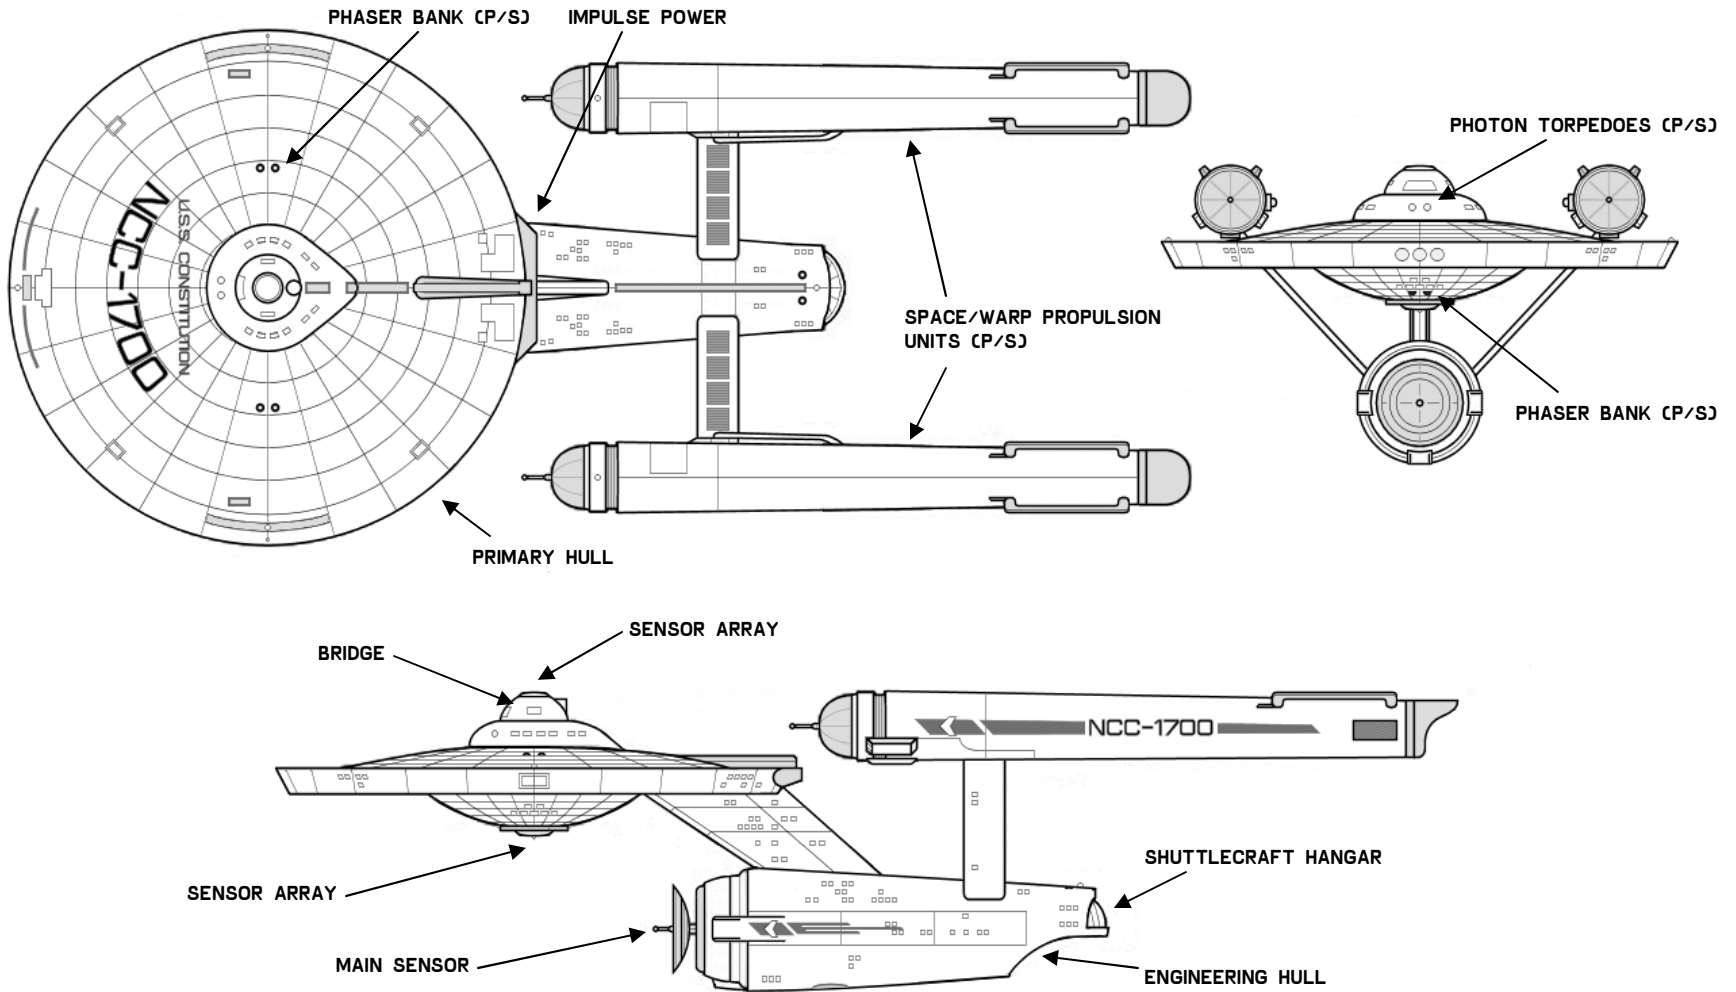

*CLASS SHIP / ** LOST IN THE LINE OF DUTY

SEE BOOKLET OF GENERAL PLANS FOR DETAILS

FEDERATION CRUISER

ANTON CLASS STARSHIPS

PARTICULARS:

DEADWEIGHT TONNAGE	147,800MT
STD. RANGE	9 YEARS AT L.Y.V.
MAX. SAFE CRUISING SPEED	W/F 6
EMERGENCY SPEED	W/F 8
MAIN PHASERS	3 BANKS / 2 EACH
PHOTON TORPEDOES	2 BANKS
LENGTH (OVERALL)	224M
BREADTH (OVERALL)	145M
HEIGHT (OVERALL)	41M
PRIMARY HULL DIAMETER	1271M
PROPULSION UNIT LENGTH (OVERALL)	154M
PROPULATION UNIT DIAMETER (OVERALL)	17M