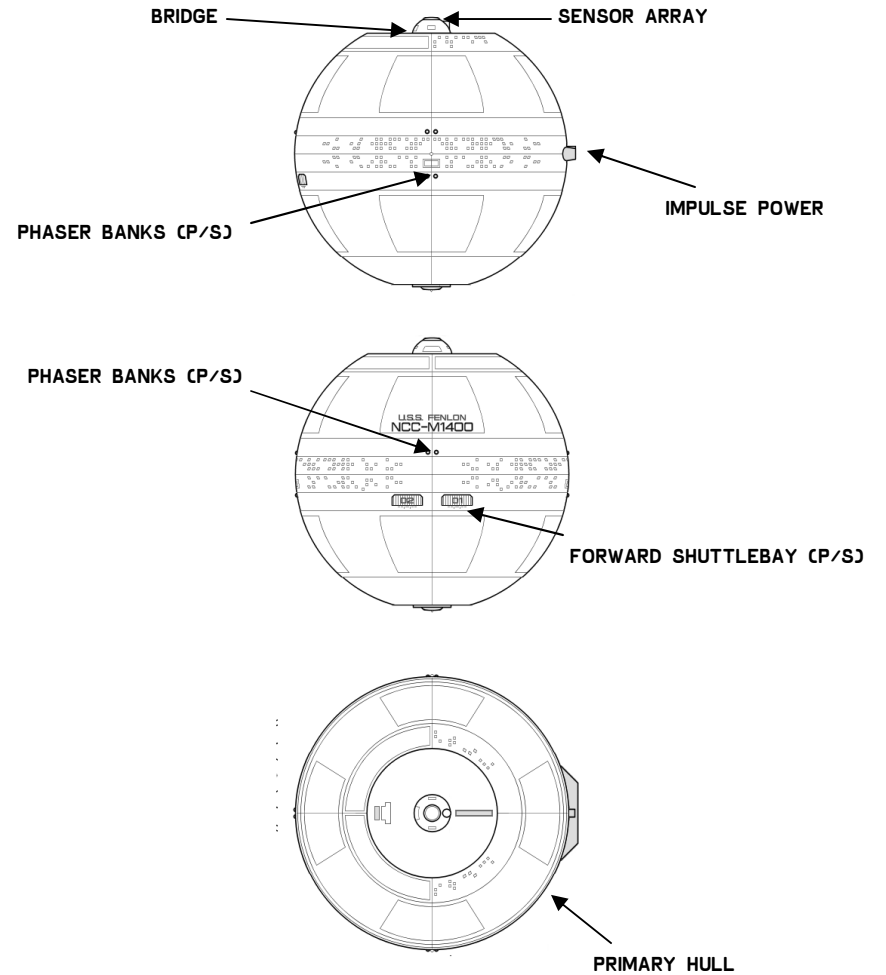

FEDERATION MONITOR

FENLON CLASS STARSHIPS

PARTICULARS:

DEADWEIGHT TONNAGE	40,100MT
STD. RANGE	9 YEARS AT L.Y.V.
MAX. SAFE CRUISING SPEED	.60C
EMERGENCY SPEED	.80C
MAIN PHASERS	5 BANKS / 2 EACH
PHOTON TORPEDOES	NONE
LENGTH (OVERALL)	120M
BREADTH (OVERALL)	120M
HEIGHT (OVERALL)	120M
PROPULSION UNIT LENGTH (OVERALL)	N/A
PROPULATION UNIT DIAMETER (OVERALL)	N/A

STANDARD SHIP'S COMPLEMENT:

OFFICERS (COMMAND)	12
CREW (ENSIGN GRADE)	60

SEE BOOKLET OF GENERAL PLANS FOR DETAILS