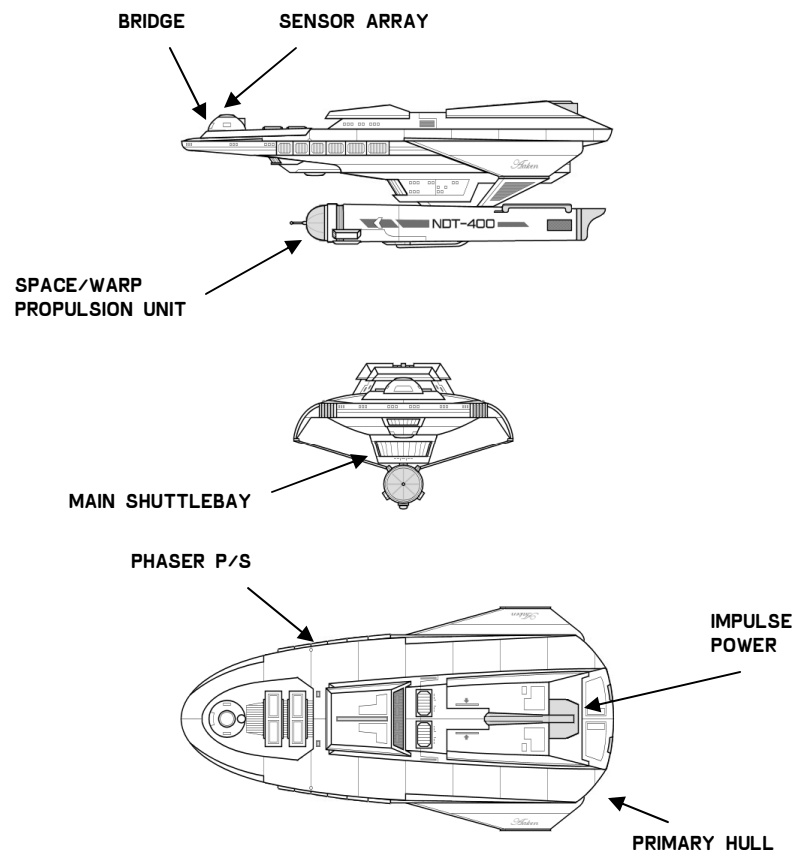

FEDERATION FREIGHTER

AAKEN CLASS STARSHIPS

PARTICULARS:

DEADWEIGHT TONNAGE	70,640MT
STD. RANGE	9 YEARS AT L.Y.V.
MAX. SAFE CRUISING SPEED	W/F 6
EMERGENCY SPEED	W/F 8
MAIN PHASERS	2 BANKS / 1 EACH
PHOTON TORPEDOES	NONE
LENGTH (OVERALL)	190M
BREADTH (OVERALL)	100M
HEIGHT (OVERALL)	60M
PROPULSION UNIT LENGTH (OVERALL)	154M
PROPULSION UNIT DIAMETER (OVERALL)	17M

STANDARD SHIP'S COMPLEMENT:

OFFICERS (COMMAND)	6
CREW (ENSIGN GRADE)	30

SEE BOOKLET OF GENERAL PLANS FOR DETAILS