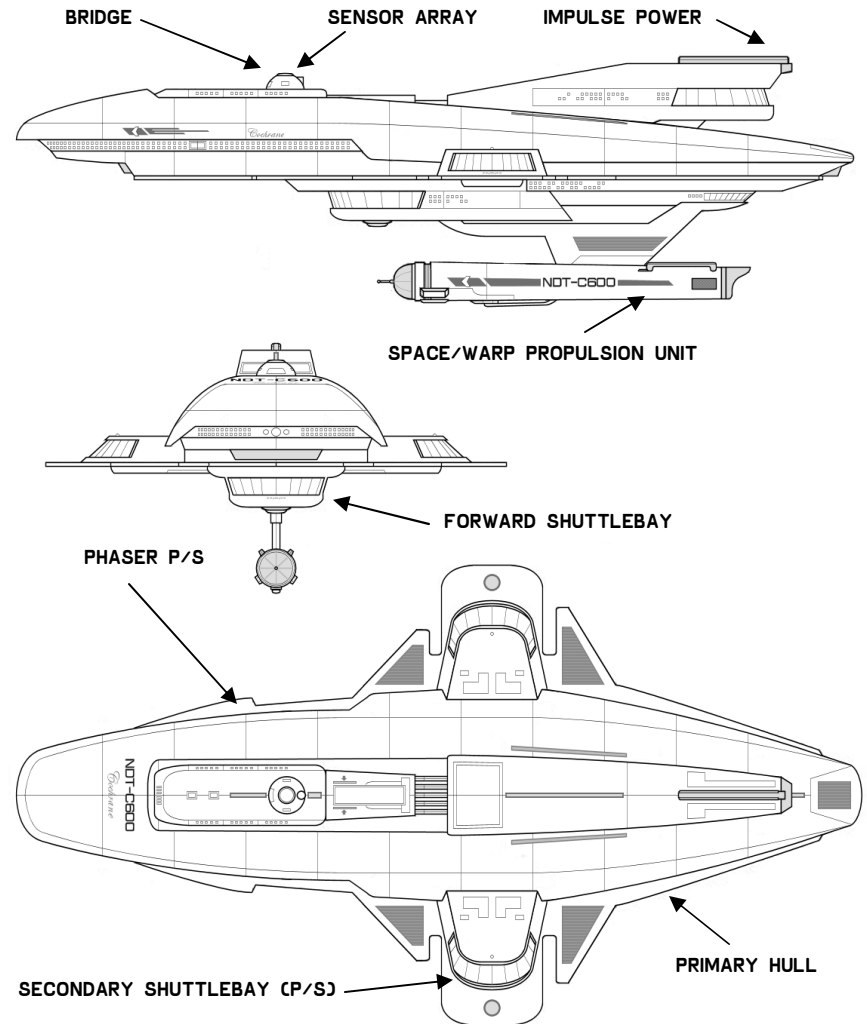

FEDERATION TRANSPORT

COCHRANE CLASS STARSHIPS

PARTICULARS:

DEADWEIGHT TONNAGE	125,500MT
STD. RANGE	9 YEARS AT L.Y.V.
MAX. SAFE CRUISING SPEED	W/F 7
EMERGENCY SPEED	W/F 9
MAIN PHASERS	2 BANKS / 1 EACH
PHOTON TORPEDOES	NONE
LENGTH (OVERALL)	370M
BREADTH (OVERALL)	210M
HEIGHT (OVERALL)	110M
PROPULSION UNIT LENGTH (OVERALL)	154M
PROPULSION UNIT DIAMETER (OVERALL)	17M

STANDARD SHIP'S COMPLEMENT:

OFFICERS (COMMAND)	6
CREW (ENSIGN GRADE)	30

SEE BOOKLET OF GENERAL PLANS FOR DETAILS