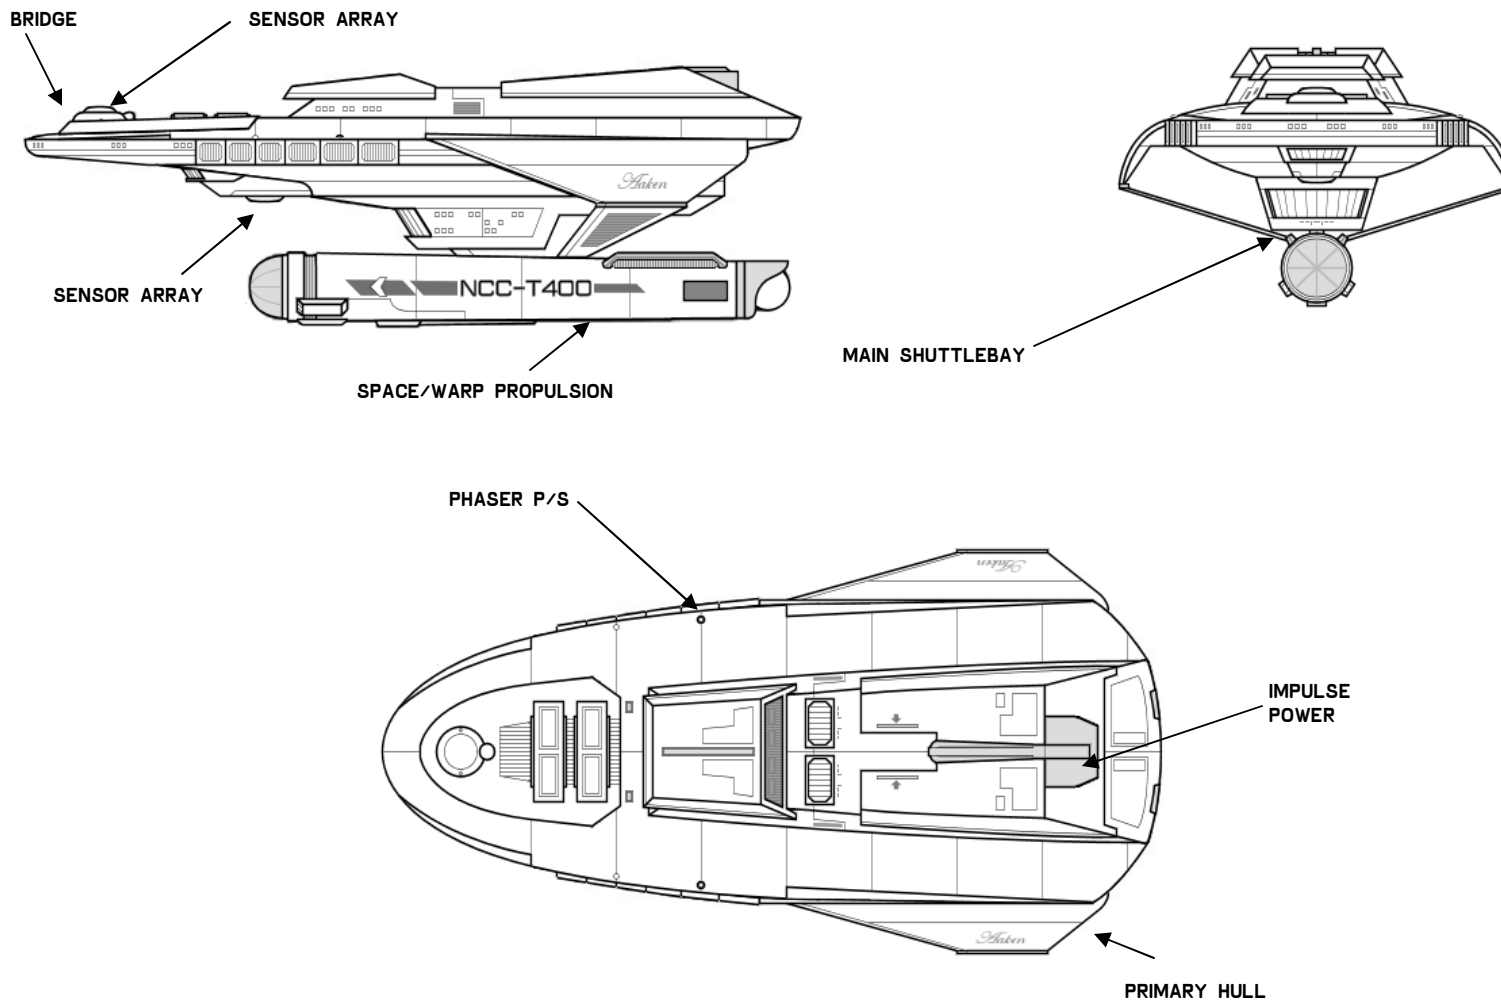

SEE BOOKLET OF GENERAL PLANS FOR DETAILS