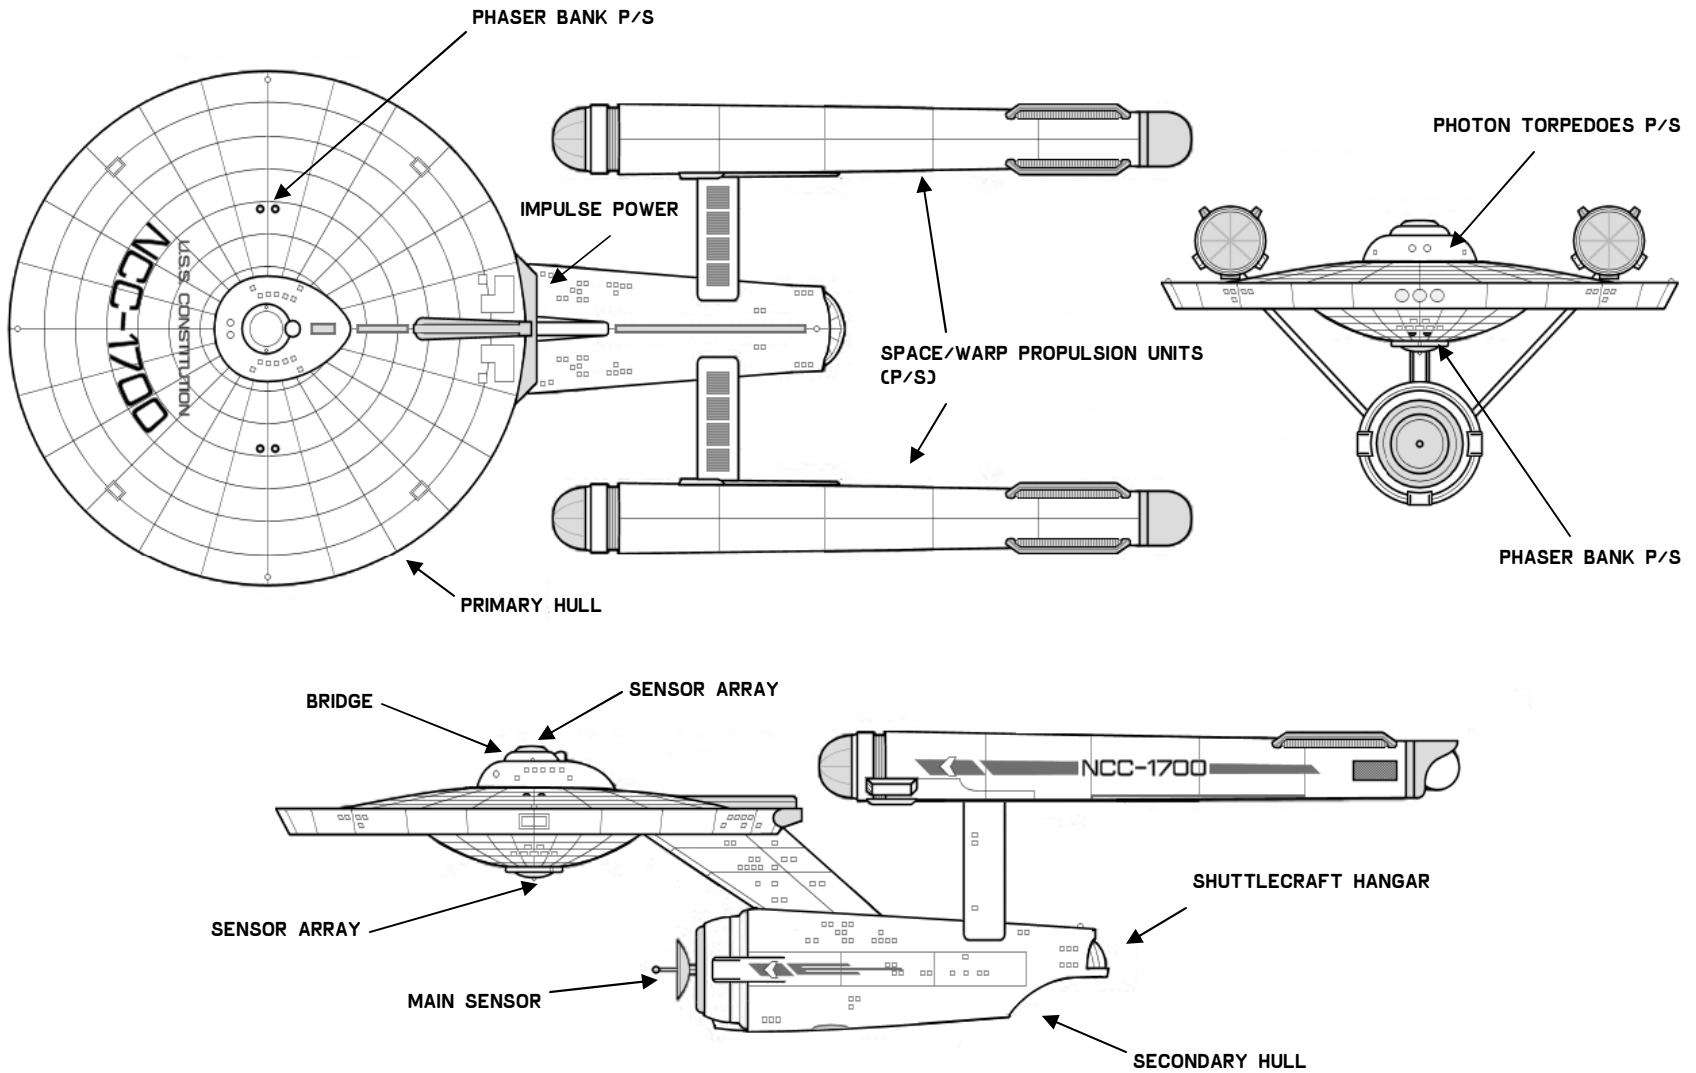

SEE BOOKLET OF GENERAL PLANS FOR DETAILS