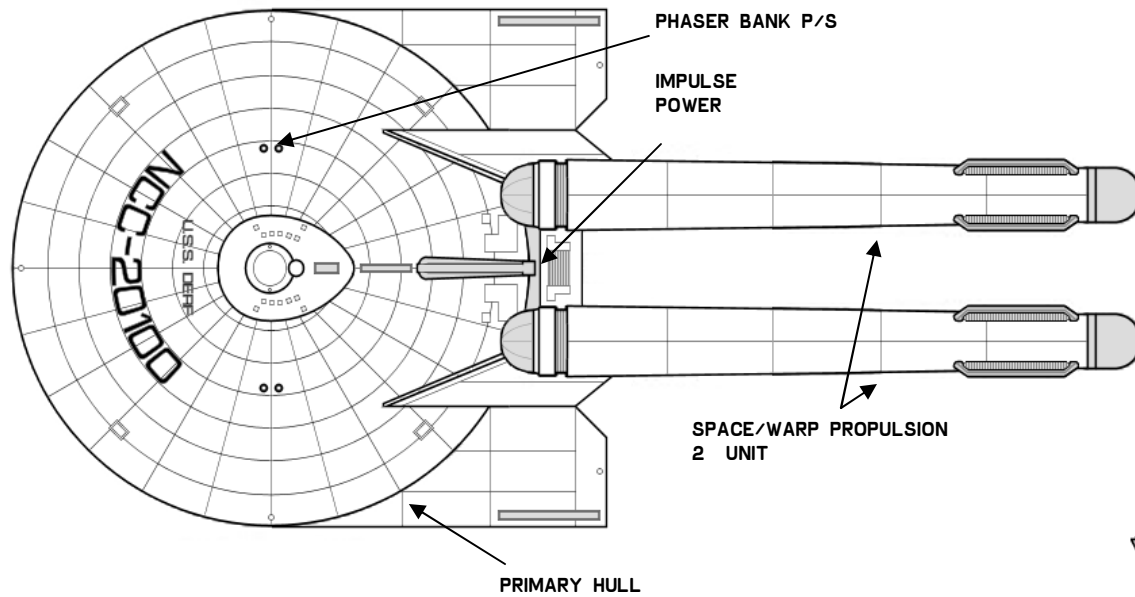

SEE BOOKLET OF GENERAL PLANS FOR DETAILS