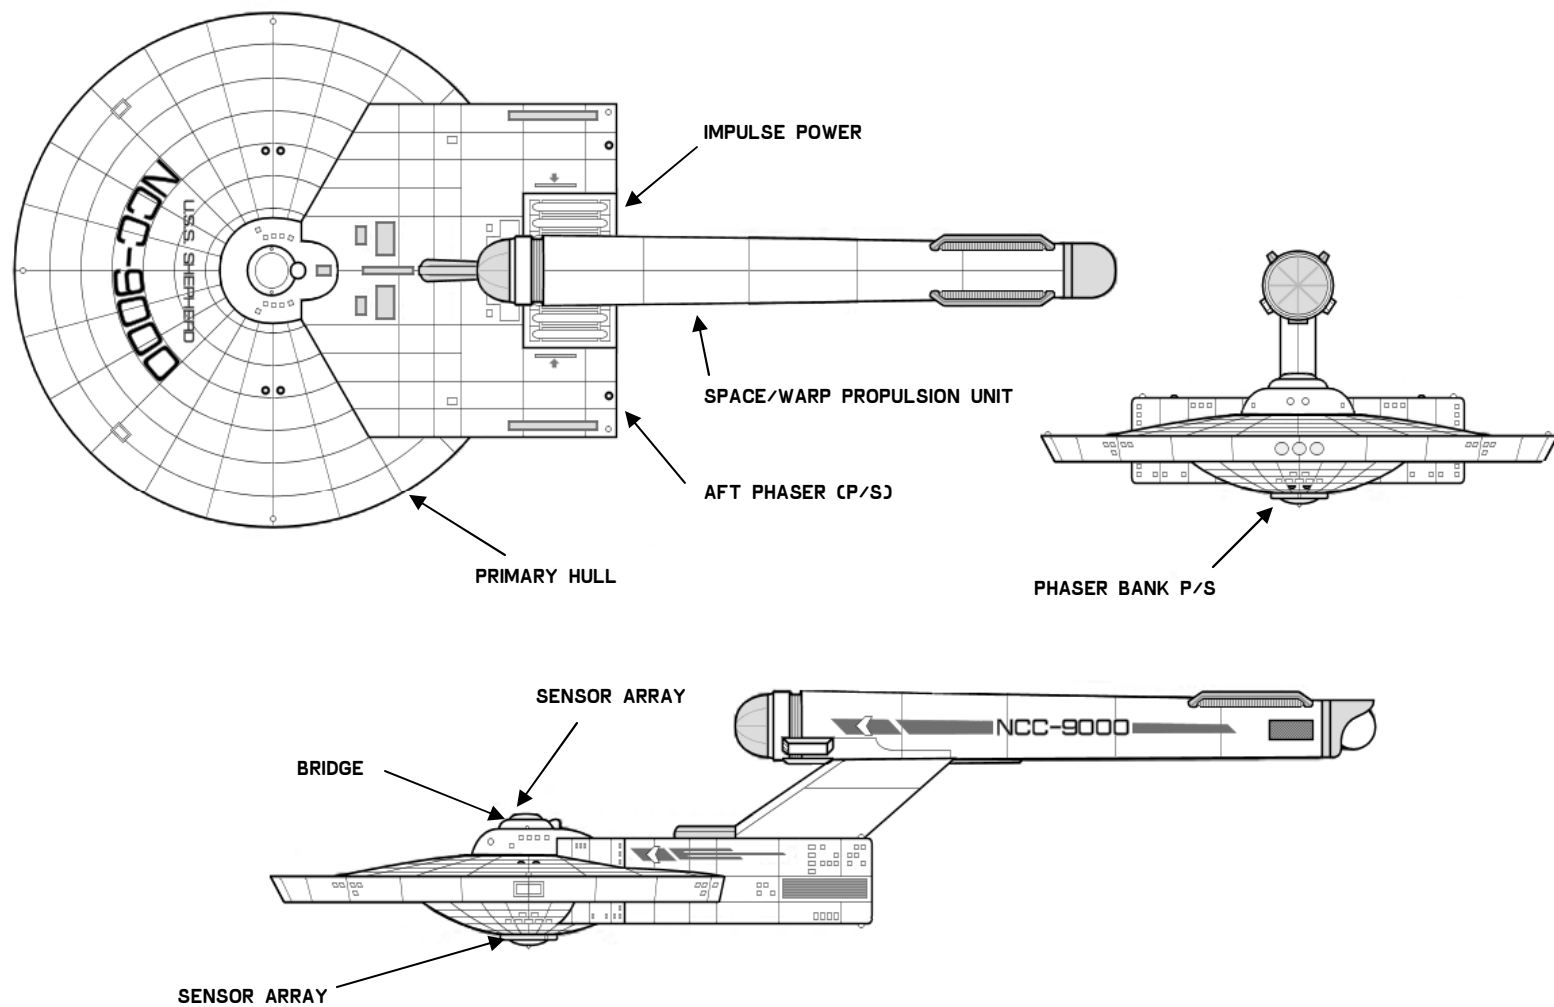

SEE BOOKLET OF GENERAL PLANS FOR DETAILS