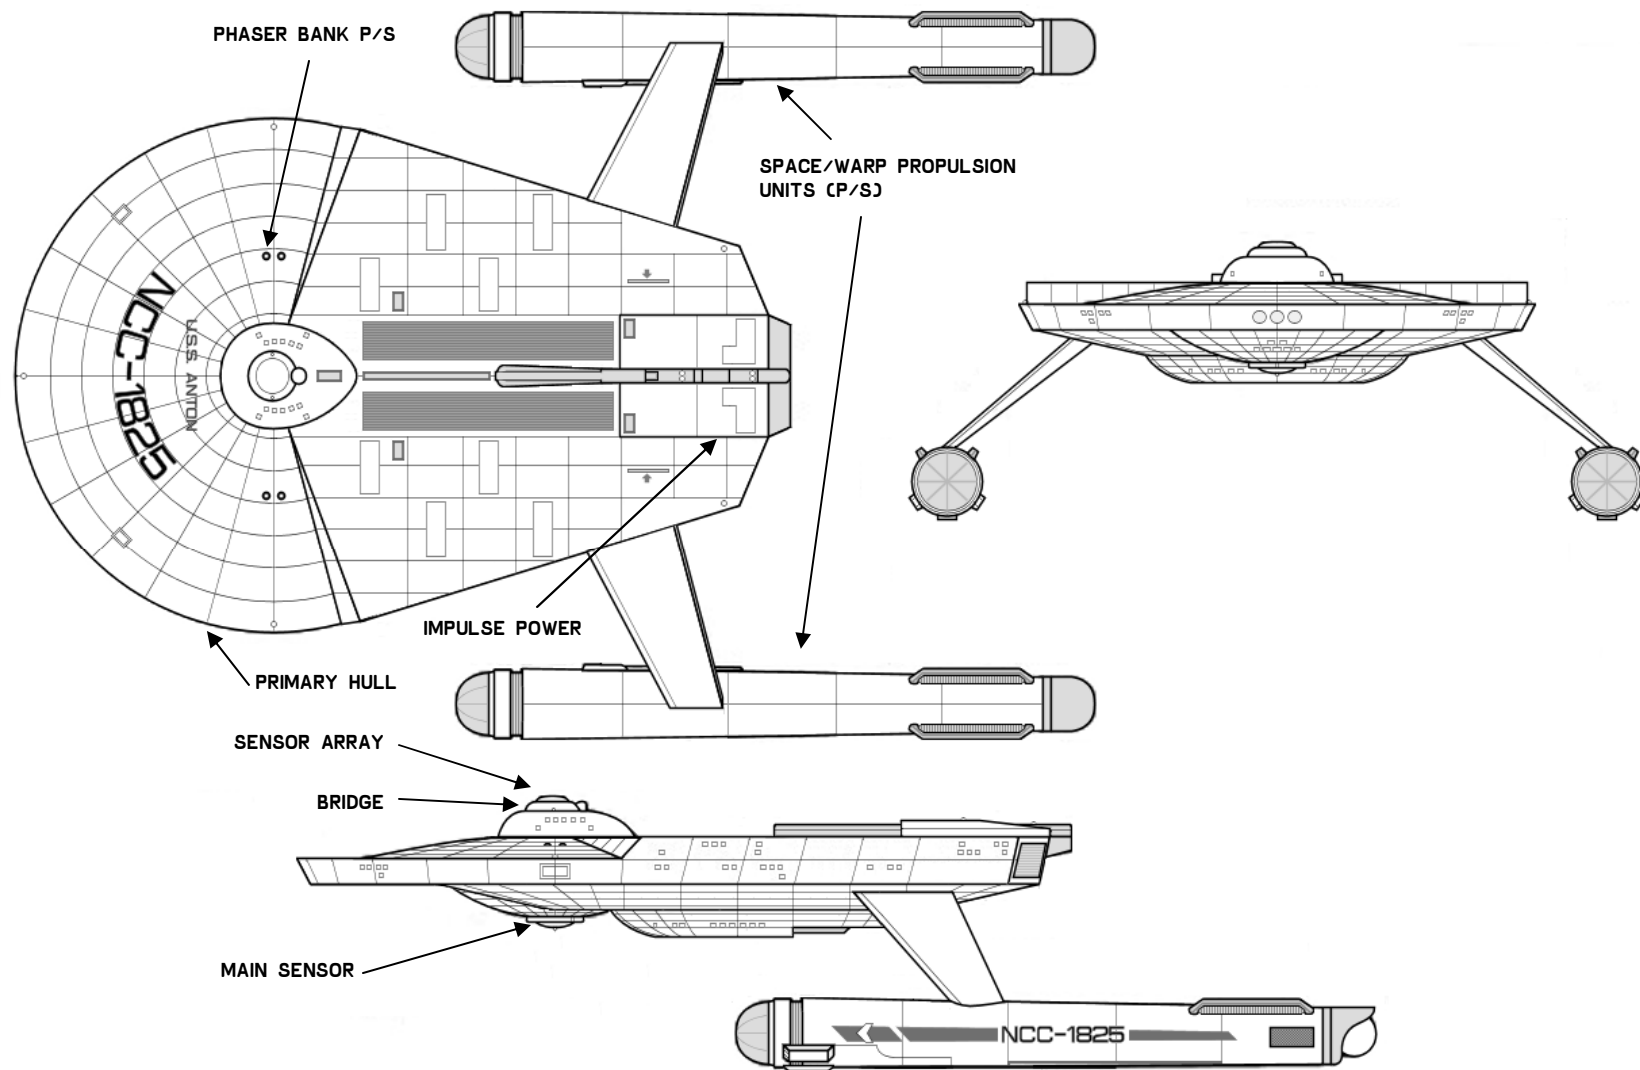

*CLASS SHIP

FEDERATION CRUISER

(CONTINUED)

THIS PAGE INTENTIONALLY LEFT BLANK

STARFLEET TECHNICAL ORDER

AUTHENTICATED STARDATE 7411.27

RS: 480373-I
TO VO:II

SEE BOOKLET OF GENERAL PLANS FOR DETAILS