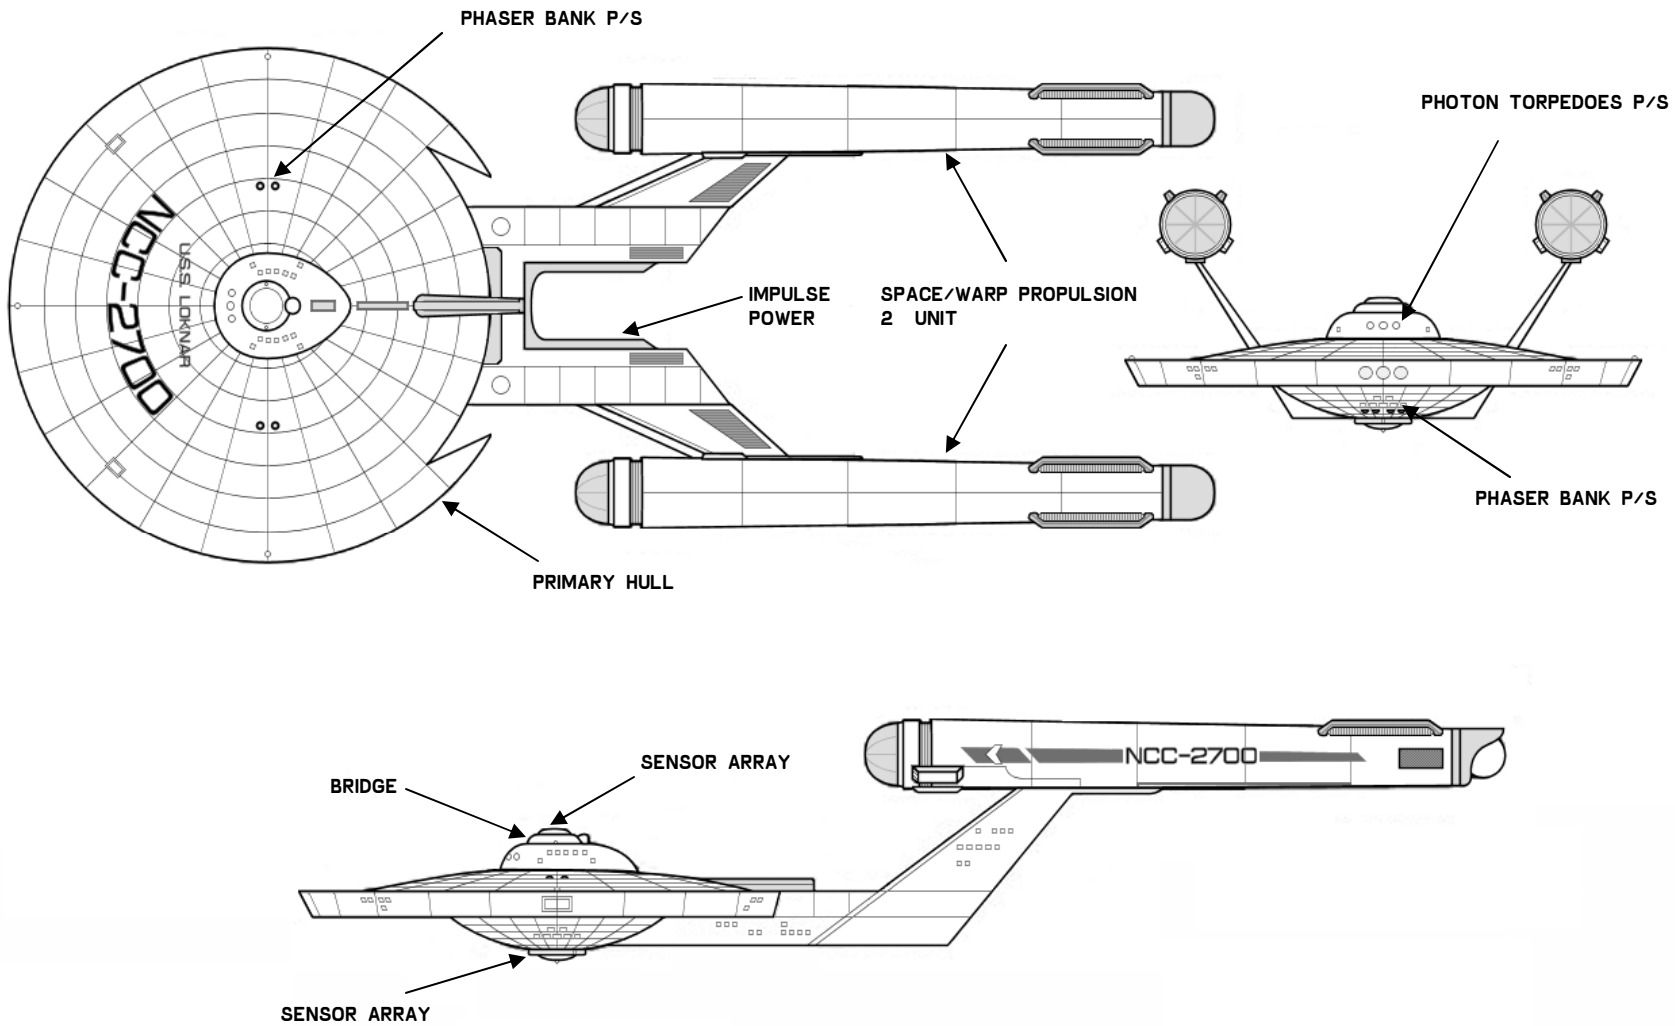

STARFLEET TECHNICAL ORDER

AUTHENTICATED STARDATE 7411.27

RS: 480373-1

TO VOI:25

SEE BOOKLET OF GENERAL PLANS FOR DETAILS