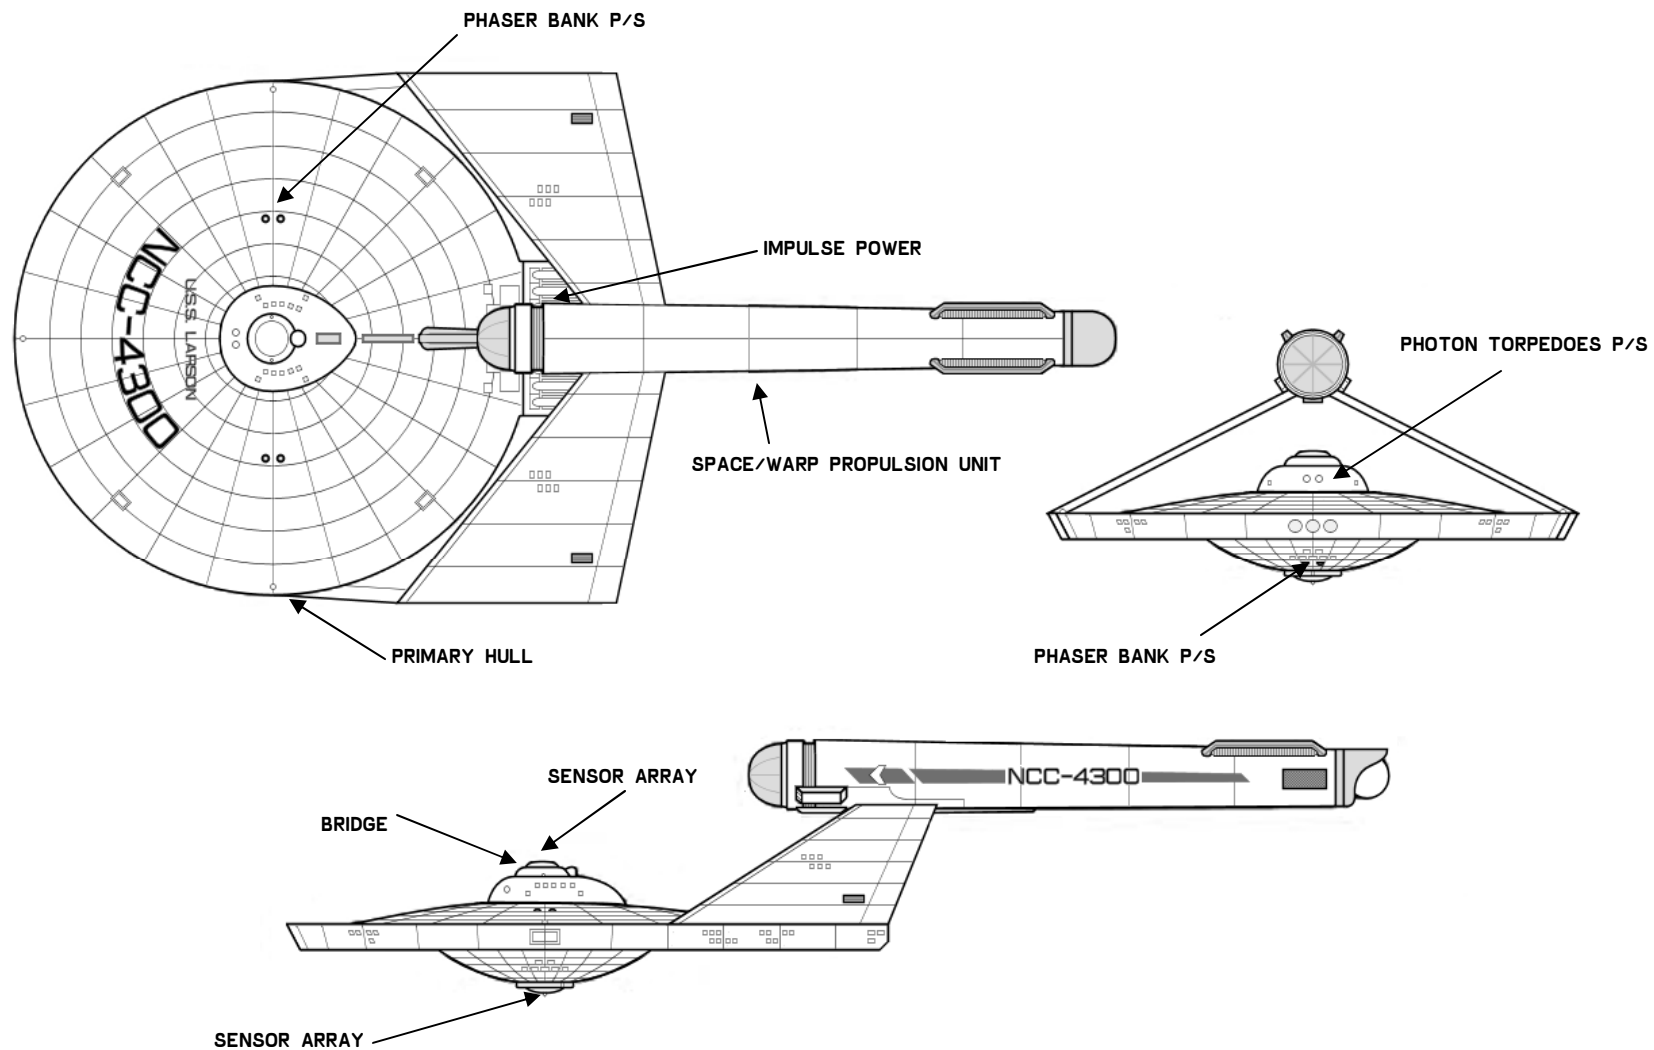

*CLASS SHIP

FEDERATION DESTROYER

(CONTINUED)

THIS PAGE INTENTIONALLY LEFT BLANK

STARFLEET TECHNICAL ORDER

AUTHENTICATED STARDATE 7411.27

RS: 480373-I
TO VO:15

SEE BOOKLET OF GENERAL PLANS FOR DETAILS