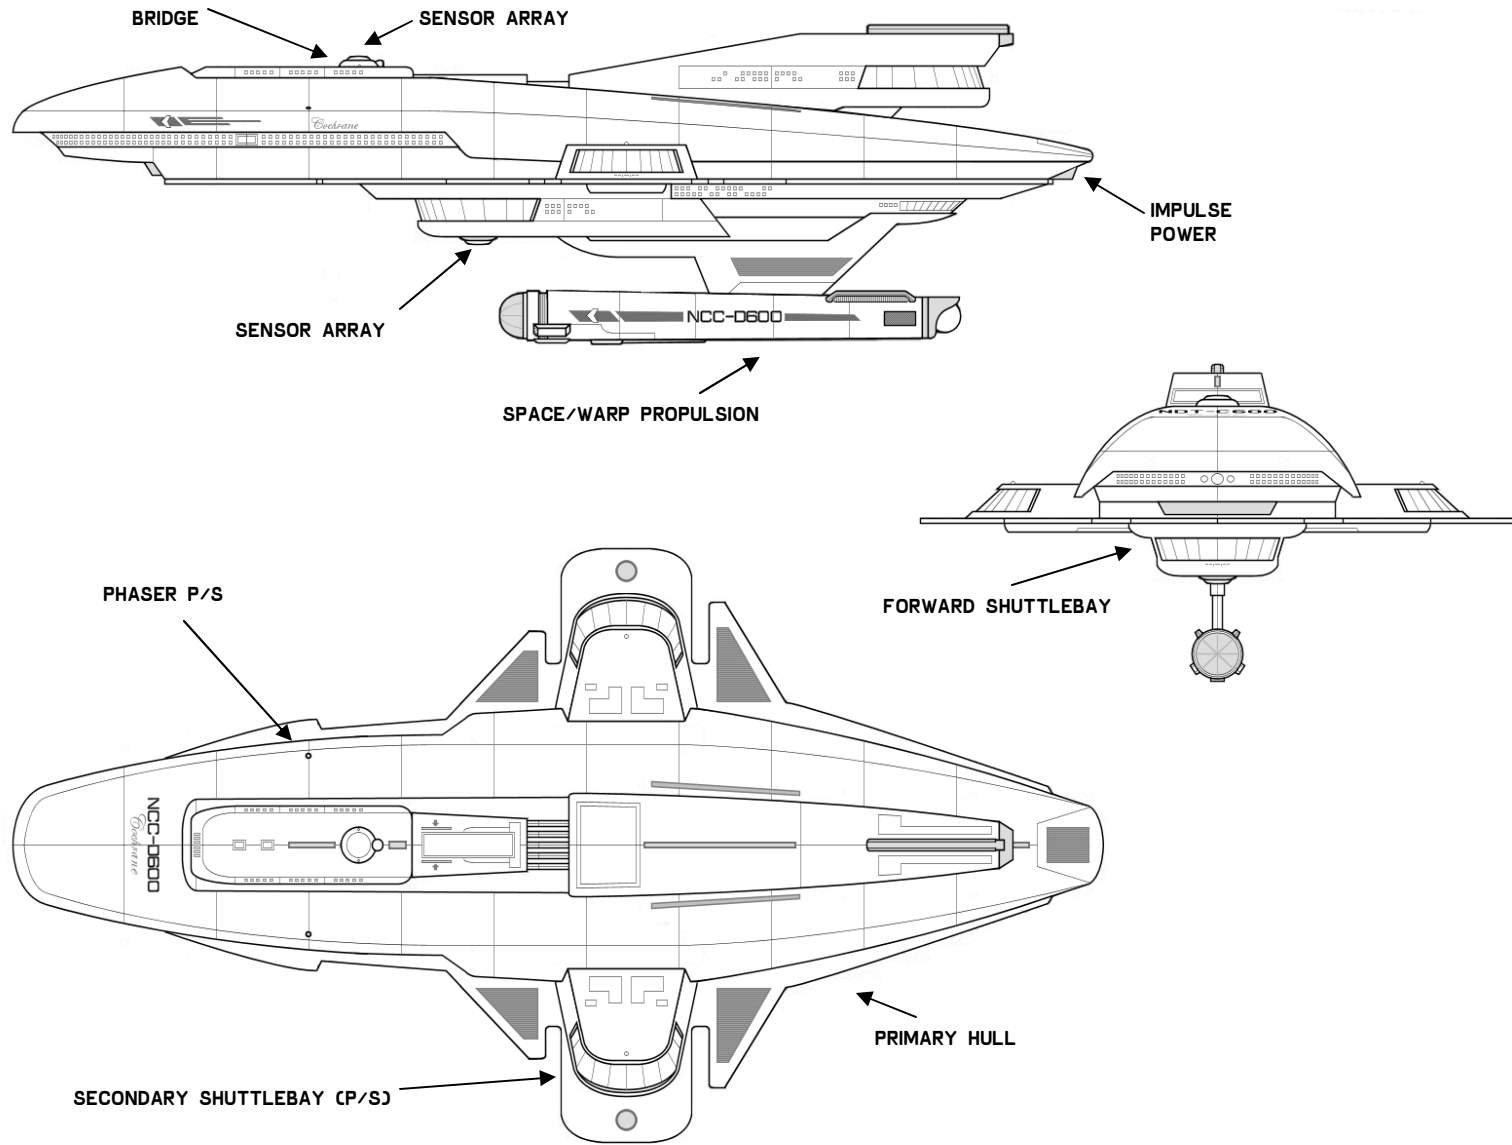

SEE BOOKLET OF GENERAL PLANS FOR DETAILS